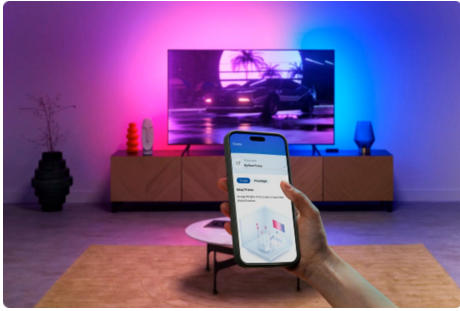

# HDMI Sync Box with TV Backlight for 75"-85" TVs

Transform movie nights and gaming marathons with immersive backlighting in vibrant colors. This kit includes a HDMI Sync Box and a powerful RGBIC Backlight designed for TVs with a 75"-85" screen. Connect any HDMI 2.0 device, like a streaming stick or games console, and sync the light with its content to totally transform your experience—make your big screen feel even bigger and immerse yourself in the action!

## PRODUCT HIGHLIGHTS

- Requires an external HDMI input; not compatible with Smart TV apps
- Supports 4K at 60Hz, HDR10+ ,Dolby Vision
- 3-sided RGBIC strip fitting 75"~85" TVs

### Real-time color syncing

The Sync Box reads the video signal directly from the HDMI input, instantly analyzes the entire TV screen, and generate ultra-accurate matching colors.