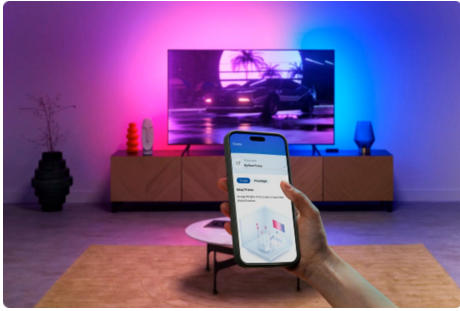

# HDMI Sync Box with TV Backlight for 55"-65" TVs

Transform movie nights and gaming marathons with immersive backlighting in vibrant colors. This kit includes a HDMI Sync Box and a powerful RGBIC Backlight designed for TVs with a 55"-65" screen. Connect any HDMI 2.0 device, like a streaming stick or games console, and sync the light with its content to totally transform your experience—make your big screen feel even bigger and immerse yourself in the action!

## PRODUCT HIGHLIGHTS

- Requires an external HDMI input; not compatible with Smart TV apps
- Supports 4K at 60Hz, HDR10+ ,Dolby Vision
- 3-sided RGBIC strip fitting 55"~65" TVs

### Real-time color syncing

The Sync Box reads the video signal directly from the HDMI input, instantly analyzes the entire TV screen, and generate ultra-accurate matching colors.