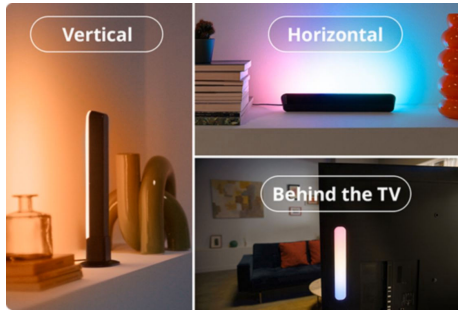

## Gradient Light Bars

Wash the walls with dynamic, multicolor light using two WiZ Gradient Light Bars. Place them however you want—horizontally, vertically, or behind your TV—and enjoy preset light modes or select from millions of colors that blend together beautifully. Easily sync with music or add a HDMI Sync Box to sync with TV content for the ultimate immersive experience.

### Use it how and where you like

Place our Gradient Light Bars horizontally or vertically on a TV cabinet or desk, or mount them behind your TV/monitor using the magnetic back brackets. With a 100° rotation, you can spread the lighting effects to create the perfect atmosphere.

### Millions of colors and changing light modes to make your day

Choose any light color you like or simply apply a dynamic light mode we designed for you. Fireplace or Ocean, for example, will help you create an amazing atmosphere and lift your mood.

### Immersive surround-lighting

Sync your lights with music and video using the HDMI Sync Box to enhance your entertainment experience. Perfect for movies and gaming, the Sync feature creates a truly immersive, theater-like atmosphere that brings your content to life.