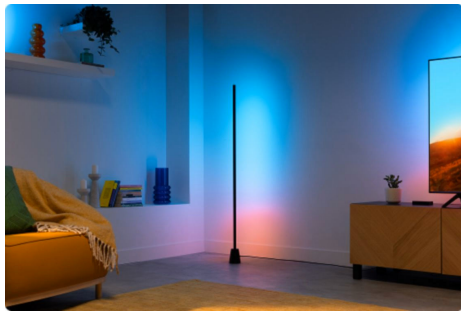

### **Immersive surround-lighting**

Sync your lights with video (HDMI Sync Box required) and music to elevate your home entertainment. Perfect for movies and gaming, the Sync feature creates a fully immersive, theater-like experience that brings your content to life.