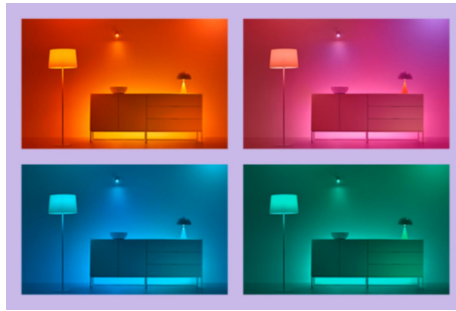

Millions of colors and changing light modes to make your day

Choose any light color you like or simply apply a dynamic light mode we designed for you. Fireplace or Ocean, for example, will help you create an amazing atmosphere and lift your mood.