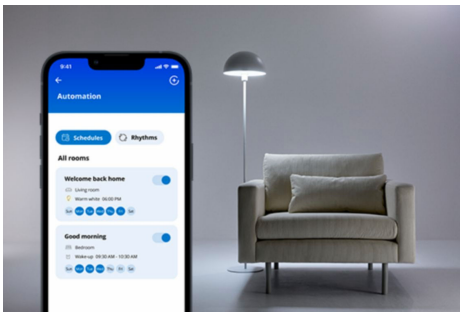

Smart Plug Gen 3 x 3

Make any power outlet smart with a WiZ Smart Plug gen 3. Plug in your device and control it using the WiZ app or voice commands, and check its status remotely at any time for extra peace of mind. You can also schedule on/off timers to sync your devices with your daily routine and to save energy.

PRODUCT HIGHLIGHTS

- Compact design
- Compatible with Alexa, Google Home, Apple Home Kit
- Control with app or voice

Instant setup for all your smart home functionalities

Start using all your smart home features easily, by connecting your new WiZ device to your Wi-Fi network. Control your lights and devices even while you're away from home and set schedules to turn them on and off automatically. No need to install additional hardware such as hub or gateway!

Control with any Matter smart home platform

This product is Matter certified, allowing easy control through Google Home, Amazon Alexa, Apple Home, or any other Matter-based smart home platform of your choice.

Make everyday devices smart: lamps, fans and more

Control regular lamps, decorative lights, fans, your coffee machine and more. Use WiZ to control devices that only need their power to be on, to link and react to the app.