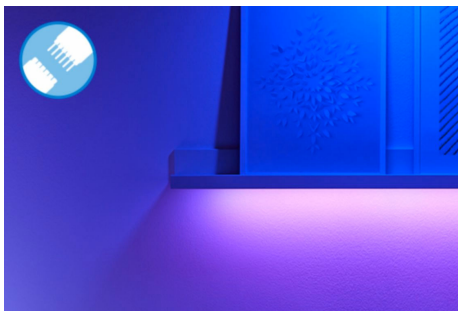

Starter kit easy to cut and extend

2 meter / 6.6 feet starter kit. Cut it or extend it easily to the length that best fits your idea. Extendable up to 10 meters (extension sold separately).