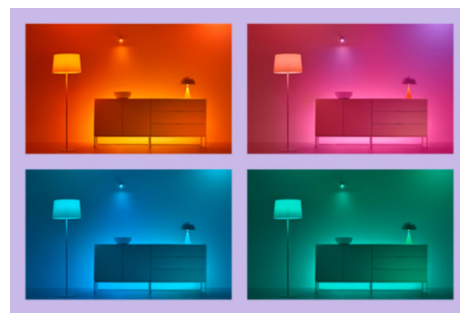

Millions of colors and changing light modes to make your day

Choose any light color you like or simply apply a dynamic light mode we designed for you. Fireplace or Ocean, for example, will help you create an amazing atmosphere and lift your mood.