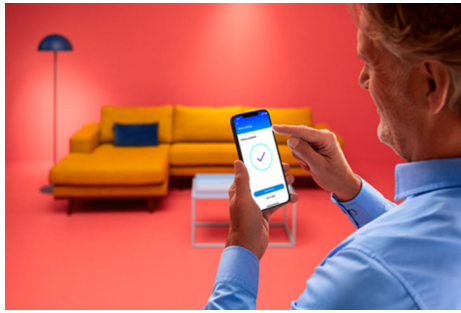

Fairy Light 65.6ft

Add fun and flair to any space with 65.6 feet of full-color WiZ Fairy Lights. Suitable for indoor and outdoor use, so you can decorate your living room just easily as your balcony or patio. Perfect for creating a festive vibe at Christmas or spooky vibes for Halloween using preset light modes and vibrant color. With 8 customizable zones and music-syncing, your lights will dance, dazzle, and delight. Control easily using the WiZ app or voice commands.

PRODUCT HIGHLIGHTS

- Full color
- Low Voltage
- UL03 - Wet Location (North America)/Plastic

Smart lighting functionalities easy to set up

Enjoy the benefits of smart features instantly, just by connecting your WiZ light to your Wi-Fi network. Control lights easily when you're away from home and scheduling lights to go on and off automatically. No need to install additional hardware such as hub or gateway!

Millions of colors and changing light modes to make your day

Choose any light color you like or simply apply a dynamic light mode we designed for you. Fireplace or Ocean, for example, will help you create an amazing atmosphere and lift your mood.