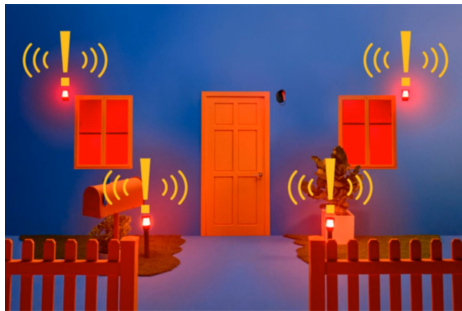

Outdoor Camera

Who's out there? Make your home feel safer with the water-resistant WiZ Outdoor Camera, featuring night vision capabilities so you can monitor your property day or night, whatever the weather! When the sensor detects motion, you'll receive an instant notification so you can communicate using the two-way talk feature or trigger light-and-sound alarms to deter intruders. Control using voice commands when you're home, or the WiZ app when you're away.

PRODUCT HIGHLIGHTS

- End-to-end encryption
- Full HD video and IR night vision
- Outdoor rated

Connected outdoor camera to your WiZ smart lighting system

It's not just the WiZ app that can control your camera. Use Amazon Alexa or Google Assistant and stream your camera feed on supported displays. Capabilities and functionalities vary from system to system.

Detect potential security incidents

The WiZ outdoor camera automatically notifies you when motion or sound is detected outside your home. Enjoy peace of mind even when you're away!

See what's happening at home

Check on your home anytime and from anywhere, with our real-time video streaming feature. Experience peace of mind when far away, by assessing all incident notifications, seeing what's going on in your home and avoiding false alarms.