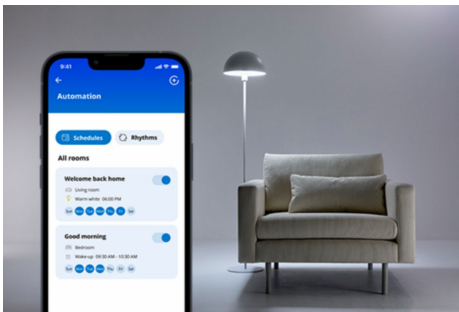

Smart Plug Gen 2

Make any power outlet smart with the WiZ Smart Plug gen 2. Plug in your device and control it using the WiZ app or voice commands, and check its status remotely at any time for extra peace of mind. You can also schedule on/off timers to sync your devices with your daily routine and to save energy.

PRODUCT HIGHLIGHTS

- Compact design
- Compatible with Alexa, Google Home, Apple Home Kit
- Control with app or voice

Instant setup for all your smart home functionalities

Start using all your smart home features easily, by connecting your new WiZ device to your Wi-Fi network. Control your lights and devices even while you're away from home and set schedules to turn them on and off automatically. No need to install additional hardware such as hub or gateway!

Control with any Matter smart home platform

This product is Matter certified, allowing easy control through Google Home, Amazon Alexa, Apple Home, or any other Matter-based smart home platform of your choice.

Make everyday devices smart: lamps, fans and more

Control regular lamps, decorative lights, fans, your coffee machine and more. Use WiZ to control devices that only need their power to be on, to link and react to the app.