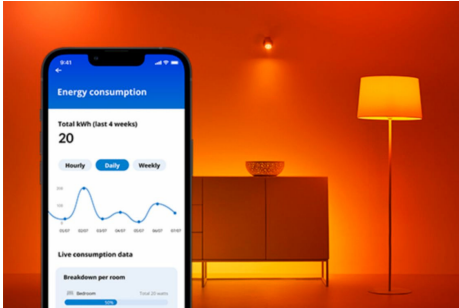

### Smart lighting functionalities easy to set up

Enjoy the benefits of smart features instantly, just by connecting your WiZ light to your Wi-Fi network. Control lights easily when you're away from home and scheduling lights to go on and off automatically. No need to install additional hardware such as hub or gateway!

### Monitor your energy consumption

Get an overview of the energy consumption of your lights with the WiZ app. Easily access a weekly or daily report to help you stay on top of your energy consumption at home.

### Create your perfect light scene

Make your own mix of different color and white lights modes to create the perfect light ambience for your daily moment. Simply save your new Scene and select it anytime with the WiZ app or voice.