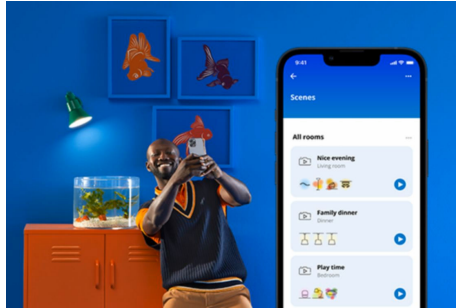

### Smart lighting functionalities easy to set up

Enjoy the benefits of smart features instantly, just by connecting your WiZ light to your Wi-Fi network. Control lights easily when you're away from home and scheduling lights to go on and off automatically. No need to install additional hardware such as hub or gateway!

### Exclusive SpaceSense™ light that turns on with movement

WiZ's SpaceSense technology turns your lights into motion sensors. With a minimum of two WiZ lights in a room, you can activate the SpaceSense feature in the WiZ app and have lights turn on and off automatically with motion detection. It's simple. It's SpaceSense. It's WiZ.

### Monitor your energy consumption

Get an overview of the energy consumption of your lights with the WiZ app. Easily access a weekly or daily report to help you stay on top of your energy consumption at home.

### Create your perfect light scene

Make your own mix of different color and white lights modes to create the perfect light ambience for your daily moment. Simply save your new Scene and select it anytime with the WiZ app or voice.