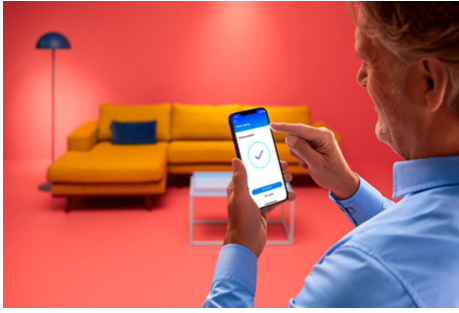

## 6 inch Slim Recessed Downlight 12W

Add the finishing touch to your perfect home with fully customizable lighting. WiZ smart downlights are easy to install and produce high-quality, flicker-free light that you can easily adjust to match your preferences. Switch between tunable white and full-color light effortlessly, then dim to your preferred brightness. All controlled using the WiZ app, WiZ accessories, or voice commands.

### Smart lighting functionalities easy to set up

Enjoy the benefits of smart features instantly, just by connecting your WiZ light to your Wi-Fi network. Control lights easily when you're away from home and scheduling lights to go on and off automatically. No need to install additional hardware such as hub or gateway!

### Create your perfect light scene

Make your own mix of different color and white lights modes to create the perfect light ambience for your daily moment. Simply save your new Scene and select it anytime with the WiZ app or voice.