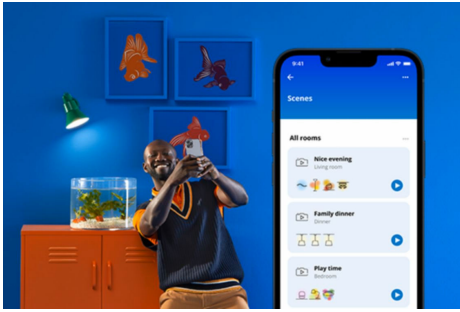

LED Strip 13ft

Cut, shape, and reshape this 13-foot WiZ indoor ambience LED Strip Light to fit your space. Its colorful, dynamic light modes enhance areas under cabinets or behind furniture, while its soft, ambient light sets the perfect chill mood whenever you want to relax.

PRODUCT HIGHLIGHTS

- Full color
- Power supply unit included
- IP20/Plastic

Smart lighting functionalities easy to set up

Enjoy the benefits of smart features instantly, just by connecting your WiZ light to your Wi-Fi network. Control lights easily when you're away from home and scheduling lights to go on and off automatically. No need to install additional hardware such as hub or gateway!

Create your perfect light scene

Make your own mix of different color and white lights modes to create the perfect light ambience for your daily moment. Simply save your new Scene and select it anytime with the WiZ app or voice.

Millions of colors and changing light modes to make your day

Choose any light color you like or simply apply a dynamic light mode we designed for you. Fireplace or Ocean, for example, will help you create an amazing atmosphere and lift your mood.