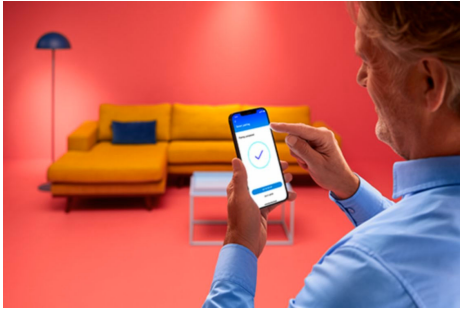

LED Strip 13ft

Cut, shape, and reshape this 13-foot WiZ indoor ambience LED Strip Light to fit your space. Its colorful, dynamic light modes enhance areas under cabinets or behind furniture, while its soft, ambient light sets the perfect chill mood whenever you want to relax.

PRODUCT HIGHLIGHTS

- Full color
- Power supply unit included
- IP20/Plastic

Smart lighting functionalities easy to set up

Enjoy the benefits of smart features instantly, just by connecting your WiZ light to your Wi-Fi network. Control lights easily when you're away from home and scheduling lights to go on and off automatically. No need to install additional hardware such as hub or gateway!

Create your perfect light scene

Make your own mix of different color and white lights modes to create the perfect light ambience for your daily moment. Simply save your new Scene and select it anytime with the WiZ app or voice.