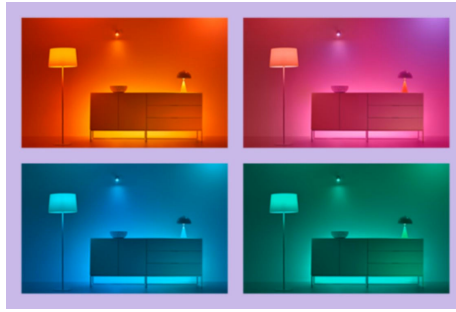

Create your perfect light scene

Make your own mix of different color and white lights modes to create the perfect light ambience for your daily moment. Simply save your new Scene and select it anytime with the WiZ app or voice.