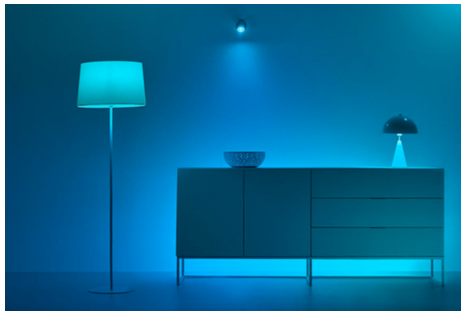

Easily control one or multiple lights in a room

This portable control accessory can link to one room and trigger all lights in that room. Whether there's one or fifty lights! Want to control another room instead? Simply change the accessory's linked room in the app.