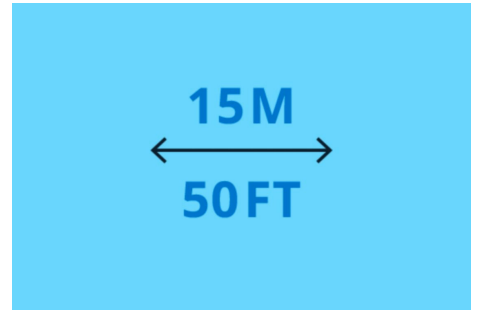

Wide control range of 15m / 50ft

Control lights and devices within a range of 15 meters or 50 feet in a normal indoor environment with partitions and walls.

Easily control one or multiple lights in a room

EXTRA FEATURE/ACCESSORY INCL.

Batteries included: Yes
Control Distance: 15 m

POWER CONSUMPTION

Voltage: 3 V

PRODUCT DIMENSIONS AND WEIGHT

Net weight: 0.066 kg
Overall height: 3/4 inch
Overall length: 2-9/16 inch
Overall width: 2-9/16 inch