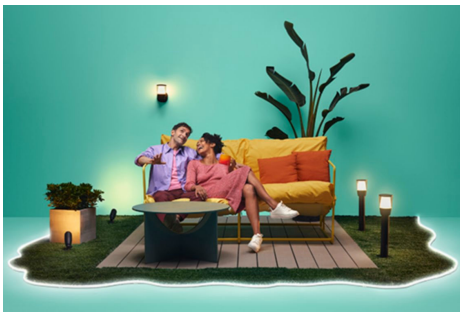

String Lights

Make your outdoor space the place for social gatherings with 48 feet of full-color string lights. Designed to be used outside, so they're perfect for decorating balconies, pergolas, or patios. With tons of preset light modes and 16 million colors to choose from, you can set the mood for any event. Control easily using the WiZ app or voice commands.

PRODUCT HIGHLIGHTS

- Full color
- Low Voltage
- Outdoor rated

Instant setup for all your smart lighting

Access all smart features instantly, simply by connecting your new lights to your existing Wi-Fi. You can control lights when you're away from home and set schedules to turn them on and off automatically. All without needing to install additional hardware. Keep the controller within Wi-Fi range, and all linked lights will be fully controllable even out of Wi-Fi range.

Create your perfect outdoor light Scene

Mix different color and white light modes to create the perfect light ambience for your perfect garden moments. Save your scene and select it anytime with app, voice or control accessory.