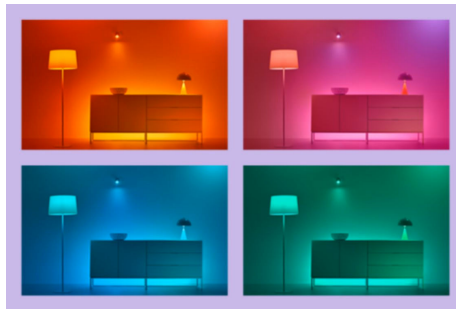

Bar Linear Light

Place the WiZ Bar Linear Light horizontally on top of furniture or shelves to add vibrant accent lighting to any room. Easily adjust the angle by tilting it on its side, and expand your setup at any time by connecting a second bar for twice the impact.

Exclusive SpaceSense™ light that turns on with movement

WiZ's SpaceSense technology turns your lights into motion sensors. With a minimum of two WiZ lights in a room, you can activate the SpaceSense feature in the WiZ app and have lights turn on and off automatically with motion detection. It's simple. It's SpaceSense. It's WiZ.

Create your perfect light scene

Make your own mix of different color and white lights modes to create the perfect light ambience for your daily moment. Simply save your new Scene and select it anytime with the WiZ app or voice.