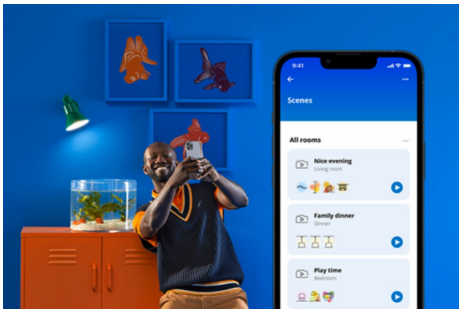

Bar Linear Light

Place the WiZ Bar Linear Light horizontally on top of furniture or shelves to add vibrant accent lighting to any room. Easily adjust the angle by tilting it on its side, and expand your setup at any time by connecting a second bar for twice the impact.

PRODUCT HIGHLIGHTS

- Full color
- Versatile bar light
- Easy plug and play

Smart lighting functionalities easy to set up

Enjoy the benefits of smart features instantly, just by connecting your WiZ light to your Wi-Fi network. Control lights easily when you're away from home and scheduling lights to go on and off automatically. No need to install additional hardware such as hub or gateway!

Exclusive SpaceSense™ light that turns on with movement

WiZ's SpaceSense technology turns your lights into motion sensors. With a minimum of two WiZ lights in a room, you can activate the SpaceSense feature in the WiZ app and have lights turn on and off automatically with motion detection. It's simple. It's SpaceSense. It's WiZ.

Create your perfect light scene

Make your own mix of different color and white lights modes to create the perfect light ambience for your daily moment. Simply save your new Scene and select it anytime with the WiZ app or voice.