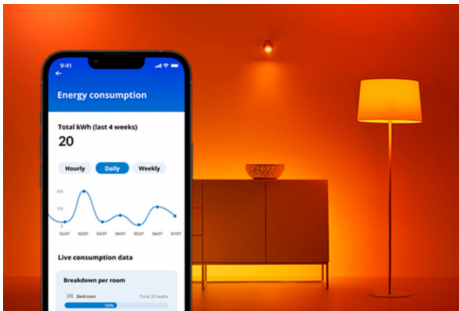

### Smart lighting functionalities easy to set up

Enjoy the benefits of smart features instantly, just by connecting your WiZ light to your Wi-Fi network. Control lights easily when you're away from home and scheduling lights to go on and off automatically. No need to install additional hardware such as hub or gateway!

### Monitor your energy consumption

Get an overview of the energy consumption of your lights with the WiZ app. Easily access a weekly or daily report to help you stay on top of your energy consumption at home.