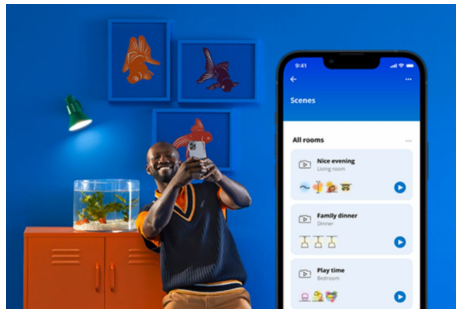

PRODUCT HIGHLIGHTS

- Full color
- Fits 5"/6" opening
- IP20/Round/White

Smart lighting functionalities easy to set up

Enjoy the benefits of smart features instantly, just by connecting your WiZ light to your Wi-Fi network. Control lights easily when you're away from home and scheduling lights to go on and off automatically. No need to install additional hardware such as hub or gateway!

Exclusive SpaceSense™ light that turns on with movement

WiZ's SpaceSense technology turns your lights into motion sensors. With a minimum of two WiZ lights in a room, you can activate the SpaceSense feature in the WiZ app and have lights turn on and off automatically with motion detection. It's simple. It's SpaceSense. It's WiZ.

Monitor your energy consumption

Get an overview of the energy consumption of your lights with the WiZ app. Easily access a weekly or daily report to help you stay on top of your energy consumption at home.

Create your perfect light scene

Make your own mix of different color and white lights modes to create the perfect light ambience for your daily moment. Simply save your new Scene and select it anytime with the WiZ app or voice.