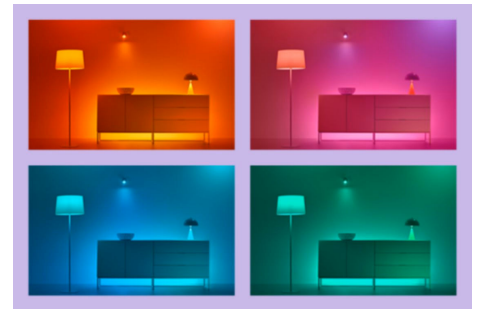

Create your perfect light scene

Make your own mix of different color and white lights modes to create the perfect light ambience for your daily moment. Simply save your new Scene and select it anytime with the WiZ app or voice.