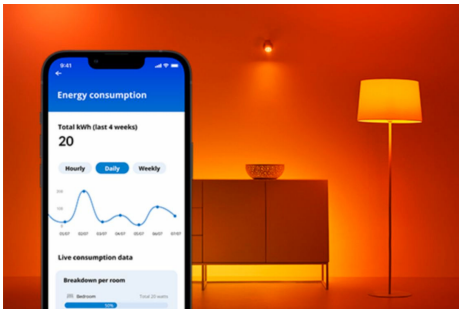

5/6 inch Retrofit Downlight 12.5W

Colorful and convenient smart lighting. WiZ smart retrofit downlights are easy to install and produce high-quality, flicker-free light that you can easily adjust to match your preferences. Switch between tunable white and full-color light effortlessly, then dim to your preferred brightness. All controlled using the WiZ app, WiZ accessories, or voice commands.

PRODUCT HIGHLIGHTS

- Full color
- Fits 5"/6" opening
- IP20/Round/White

Smart lighting functionalities easy to set up

Enjoy the benefits of smart features instantly, just by connecting your WiZ light to your Wi-Fi network. Control lights easily when you're away from home and scheduling lights to go on and off automatically. No need to install additional hardware such as hub or gateway!

Monitor your energy consumption

Get an overview of the energy consumption of your lights with the WiZ app. Easily access a weekly or daily report to help you stay on top of your energy consumption at home.

Create your perfect light scene

Make your own mix of different color and white lights modes to create the perfect light ambience for your daily moment. Simply save your new Scene and select it anytime with the WiZ app or voice.