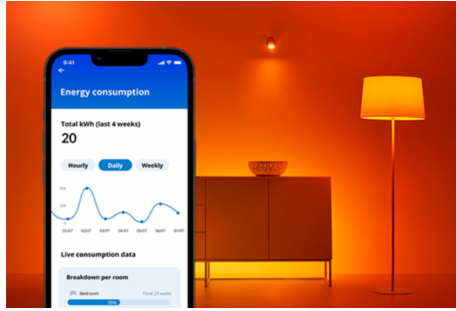

## Bulb 100W A21 E26

Enjoy soft, adjustable white light with the WiZ 100W A21 LED bulb. Whether you're settling in for a relaxing night or need bright, energizing light, you can dim and schedule your light settings using the WiZ app or voice commands for the ultimate in convenience and comfort.

## PRODUCT HIGHLIGHTS

- Tunable white smart bulb
- Up to 1600 lumens
- Easy plug and play
- Control with app or voice

### Monitor your energy consumption

Get an overview of the energy consumption of your lights with the WiZ app. Easily access a weekly or daily report to help you stay on top of your energy consumption at home.

### Create your perfect light scene

Make your own mix of different color and white lights modes to create the perfect light ambience for your daily moment. Simply save your new Scene and select it anytime with the WiZ app or voice.