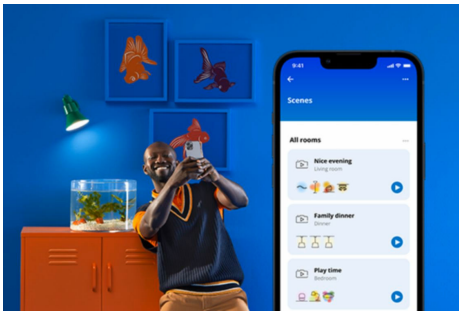

## PRODUCT HIGHLIGHTS

- Tunable white smart bulb
- Up to 1600 lumens
- Easy plug and play
- Control with app or voice

### Smart lighting functionalities easy to set up

Enjoy the benefits of smart features instantly, just by connecting your WiZ light to your Wi-Fi network. Control lights easily when you're away from home and scheduling lights to go on and off automatically. No need to install additional hardware such as hub or gateway!

### Monitor your energy consumption

Get an overview of the energy consumption of your lights with the WiZ app. Easily access a weekly or daily report to help you stay on top of your energy consumption at home.

### Create your perfect light scene

Make your own mix of different color and white lights modes to create the perfect light ambience for your daily moment. Simply save your new Scene and select it anytime with the WiZ app or voice.