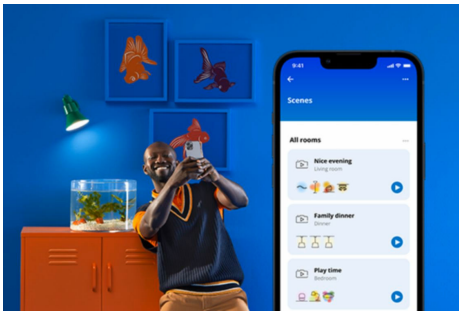

Reflector 65W BR30 E26

Experience lighting that matches your mood. The WiZ 65W BR30 tunable white LED reflector bulb lets you instantly shift between cozy warm light for unwinding and crisp cool light for focus. Set your lighting schedule or adjust on the fly using the WiZ app or voice commands. Discover smart lighting that enhances your daily routine: no fuss, no muss, no problem.

PRODUCT HIGHLIGHTS

- Tunable white smart bulb
- Up to 650 lumens
- Easy plug and play
- Control with app or voice

Smart lighting functionalities easy to set up

Enjoy the benefits of smart features instantly, just by connecting your WiZ light to your Wi-Fi network. Control lights easily when you're away from home and scheduling lights to go on and off automatically. No need to install additional hardware such as hub or gateway!

Monitor your energy consumption

Get an overview of the energy consumption of your lights with the WiZ app. Easily access a weekly or daily report to help you stay on top of your energy consumption at home.

Create your perfect light scene

Make your own mix of different color and white lights modes to create the perfect light ambience for your daily moment. Simply save your new Scene and select it anytime with the WiZ app or voice.