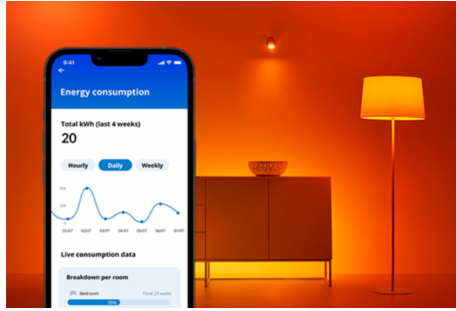

Reflector 65W BR30 E26

Experience lighting that matches your mood. The WiZ 65W BR30 tunable white LED reflector bulb lets you instantly shift between cozy warm light for unwinding and crisp cool light for focus. Set your lighting schedule or adjust on the fly using the WiZ app or voice commands. Discover smart lighting that enhances your daily routine: no fuss, no muss, no problem.

PRODUCT HIGHLIGHTS

- Tunable white smart bulb
- Up to 650 lumens
- Easy plug and play
- Control with app or voice

Smart lighting functionalities easy to set up

Enjoy the benefits of smart features instantly, just by connecting your WiZ light to your Wi-Fi network. Control lights easily when you're away from home and scheduling lights to go on and off automatically. No need to install additional hardware such as hub or gateway!

Monitor your energy consumption

Get an overview of the energy consumption of your lights with the WiZ app. Easily access a weekly or daily report to help you stay on top of your energy consumption at home.

Create your perfect light scene

Make your own mix of different color and white lights modes to create the perfect light ambience for your daily moment. Simply save your new Scene and select it anytime with the WiZ app or voice.