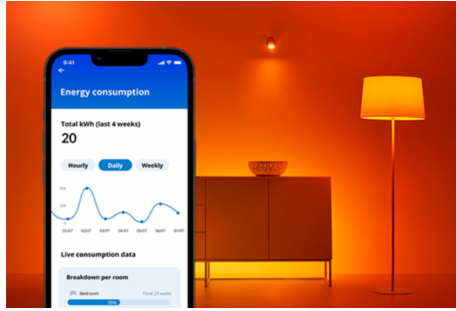

Bulb 60W A19 E26

Focus or relax with the WiZ 60W A19 tunable white LED bulb that adapts to the changing needs of your day. Easily adjust between warm and cool white lighting, and set schedules or control from anywhere using the WiZ app or voice commands. This is smart lighting made simple and personal.

PRODUCT HIGHLIGHTS

- Tunable white smart bulb
- Up to 800 lumens
- Easy plug and play
- Control with app or voice

Smart lighting functionalities easy to set up

Enjoy the benefits of smart features instantly, just by connecting your WiZ light to your Wi-Fi network. Control lights easily when you're away from home and scheduling lights to go on and off automatically. No need to install additional hardware such as hub or gateway!

Monitor your energy consumption

Get an overview of the energy consumption of your lights with the WiZ app. Easily access a weekly or daily report to help you stay on top of your energy consumption at home.

Create your perfect light scene

Make your own mix of different color and white lights modes to create the perfect light ambience for your daily moment. Simply save your new Scene and select it anytime with the WiZ app or voice.