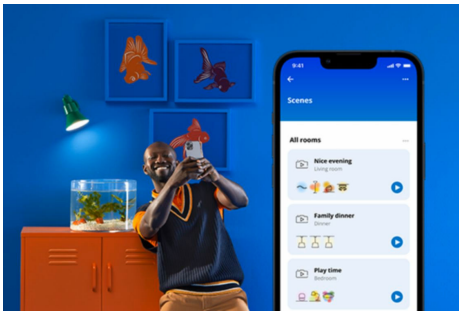

Bulb 60W A19 E26

Focus or relax with the WiZ 60W A19 tunable white LED bulb that adapts to the changing needs of your day. Easily adjust between warm and cool white lighting, and set schedules or control from anywhere using the WiZ app or voice commands. This is smart lighting made simple and personal.

PRODUCT HIGHLIGHTS

- Tunable white smart bulb
- Up to 800 lumens
- Easy plug and play
- Control with app or voice

Smart lighting functionalities easy to set up

Enjoy the benefits of smart features instantly, just by connecting your WiZ light to your Wi-Fi network. Control lights easily when you're away from home and scheduling lights to go on and off automatically. No need to install additional hardware such as hub or gateway!

Monitor your energy consumption

Get an overview of the energy consumption of your lights with the WiZ app. Easily access a weekly or daily report to help you stay on top of your energy consumption at home.

Create your perfect light scene

Make your own mix of different color and white lights modes to create the perfect light ambience for your daily moment. Simply save your new Scene and select it anytime with the WiZ app or voice.