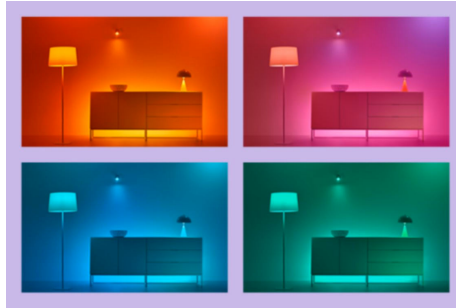

Squire Table Lamp

The WiZ Squire table lamp is perfect for creating ambiance. Its unique dual-zone design lets you wash the walls with vibrant light, while simultaneously producing a soft glow on the surface where the lamp sits. Control the brightness and choose the colors easily using the WiZ app or voice commands.

Exclusive SpaceSense™ light that turns on with movement

WiZ's SpaceSense technology turns your lights into motion sensors. With a minimum of two WiZ lights in a room, you can activate the SpaceSense feature in the WiZ app and have lights turn on and off automatically with motion detection. It's simple. It's SpaceSense. It's WiZ.

Create your perfect light scene

Make your own mix of different color and white lights modes to create the perfect light ambience for your daily moment. Simply save your new Scene and select it anytime with the WiZ app or voice.