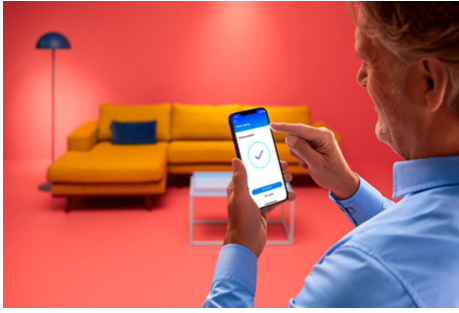

Squire Table Lamp

The WiZ Squire table lamp is perfect for creating ambiance. Its unique dual-zone design lets you wash the walls with vibrant light, while simultaneously producing a soft glow on the surface where the lamp sits. Control the brightness and choose the colors easily using the WiZ app or voice commands.

PRODUCT HIGHLIGHTS

- Full color
- Dual zone light effect
- Easy plug and play

Smart lighting functionalities easy to set up

Enjoy the benefits of smart features instantly, just by connecting your WiZ light to your Wi-Fi network. Control lights easily when you're away from home and scheduling lights to go on and off automatically. No need to install additional hardware such as hub or gateway!

Create your perfect light scene

Make your own mix of different color and white lights modes to create the perfect light ambience for your daily moment. Simply save your new Scene and select it anytime with the WiZ app or voice.

Set the right ambience with tunable warm to cool white light

Choose from a wide range of energizing cool white to soft warm white light, or simply select from the preset modes such as Focus and Relax to create the best ambience for your activities.