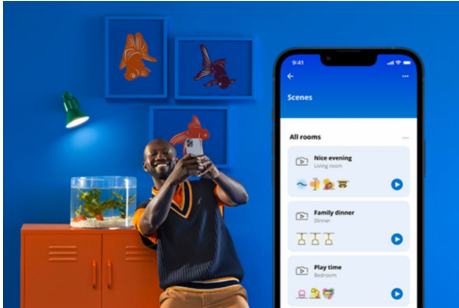

Squire Table Lamp

The WiZ Squire table lamp is perfect for creating ambiance. Its unique dual-zone design lets you wash the walls with vibrant light, while simultaneously producing a soft glow on the surface where the lamp sits. Control the brightness and choose the colors easily using the WiZ app or voice commands.

PRODUCT HIGHLIGHTS

- Full color
- Dual zone light effect
- Easy plug and play

Smart lighting functionalities easy to set up

Enjoy the benefits of smart features instantly, just by connecting your WiZ light to your Wi-Fi network. Control lights easily when you're away from home and scheduling lights to go on and off automatically. No need to install additional hardware such as hub or gateway!

Exclusive SpaceSense™ light that turns on with movement

WiZ's SpaceSense technology turns your lights into motion sensors. With a minimum of two WiZ lights in a room, you can activate the SpaceSense feature in the WiZ app and have lights turn on and off automatically with motion detection. It's simple. It's SpaceSense. It's WiZ.

Create your perfect light scene

Make your own mix of different color and white lights modes to create the perfect light ambience for your daily moment. Simply save your new Scene and select it anytime with the WiZ app or voice.