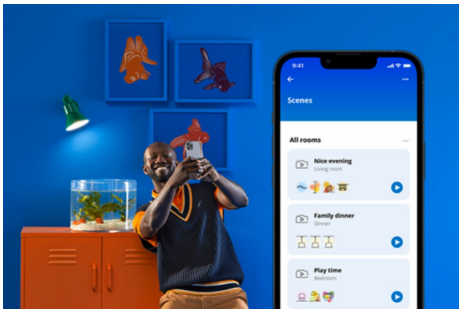

Hero Table Lamp

Simply tap the WiZ Hero table lamp twice to switch it on or off. Create the perfect ambiance with preset light modes and millions of vibrant colors to choose from. Easily change the color or adjust the brightness using the WiZ app or voice commands. Its minimalist, rounded design looks great in any room.

PRODUCT HIGHLIGHTS

- Full color
- Tap sensor control
- Easy plug and play

Smart lighting functionalities easy to set up

Enjoy the benefits of smart features instantly, just by connecting your WiZ light to your Wi-Fi network. Control lights easily when you're away from home and scheduling lights to go on and off automatically. No need to install additional hardware such as hub or gateway!

Exclusive SpaceSense™ light that turns on with movement

WiZ's SpaceSense technology turns your lights into motion sensors. With a minimum of two WiZ lights in a room, you can activate the SpaceSense feature in the WiZ app and have lights turn on and off automatically with motion detection. It's simple. It's SpaceSense. It's WiZ.

Create your perfect light scene

Make your own mix of different color and white lights modes to create the perfect light ambience for your daily moment. Simply save your new Scene and select it anytime with the WiZ app or voice.