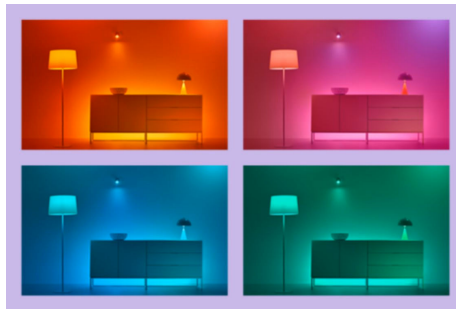

Hero Table Lamp

Simply tap the WiZ Hero table lamp twice to switch it on or off. Create the perfect ambiance with preset light modes and millions of vibrant colors to choose from. Easily change the color or adjust the brightness using the WiZ app or voice commands. Its minimalist, rounded design looks great in any room.

Exclusive SpaceSense™ light that turns on with movement

WiZ's SpaceSense technology turns your lights into motion sensors. With a minimum of two WiZ lights in a room, you can activate the SpaceSense feature in the WiZ app and have lights turn on and off automatically with motion detection. It's simple. It's SpaceSense. It's WiZ.

Create your perfect light scene

Make your own mix of different color and white lights modes to create the perfect light ambience for your daily moment. Simply save your new Scene and select it anytime with the WiZ app or voice.