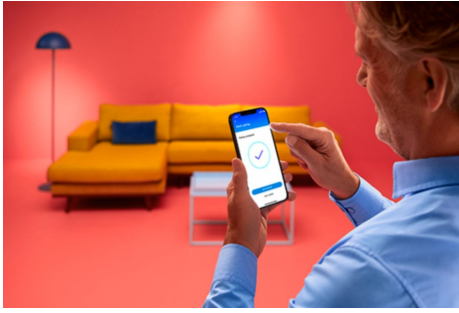

Filament Bulb Clear 40W BA11 E26

Bring timeless style and smart controls to your home with the WiZ 40W LED filament candle bulb. Easily switch between shades of warm and cool white light, and set your lighting to match any mood or occasion.

PRODUCT HIGHLIGHTS

- Tunable white smart bulb
- Up to 350 lumens
- Easy plug and play
- Control with app or voice

Smart lighting functionalities easy to set up

Enjoy the benefits of smart features instantly, just by connecting your WiZ light to your Wi-Fi network. Control lights easily when you're away from home and scheduling lights to go on and off automatically. No need to install additional hardware such as hub or gateway!

Create your perfect light scene

Make your own mix of different color and white lights modes to create the perfect light ambience for your daily moment. Simply save your new Scene and select it anytime with the WiZ app or voice.

Set the right ambience with tunable warm to cool white light

Choose from a wide range of energizing cool white to soft warm white light, or simply select from the preset modes such as Focus and Relax to create the best ambience for your activities.