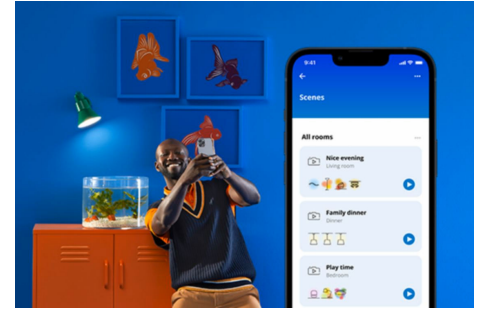

Filament Bulb Clear 40W BA11 E26

Bring timeless style and smart controls to your home with the WiZ 40W LED filament candle bulb. Easily switch between shades of warm and cool white light, and set your lighting to match any mood or occasion.

PRODUCT HIGHLIGHTS

- Tunable white smart bulb
- Up to 350 lumens
- Easy plug and play
- Control with app or voice

Smart lighting functionalities easy to set up

Enjoy the benefits of smart features instantly, just by connecting your WiZ light to your Wi-Fi network. Control lights easily when you're away from home and scheduling lights to go on and off automatically. No need to install additional hardware such as hub or gateway!

Set up lights to follow your own schedule

Automate your smart lights to follow your daily or weekly routines. Schedule your lights to turn on in the morning or before you arrive home, and to keep them off to save energy, when they are not necessary.

Create your perfect light scene

Make your own mix of different color and white lights modes to create the perfect light ambience for your daily moment. Simply save your new Scene and select it anytime with the WiZ app or voice.