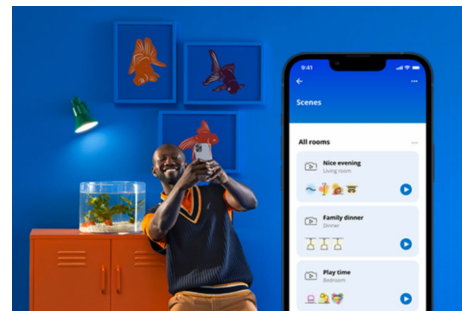

Filament Bulb Clear 40W BA11 E12

Add vintage charm and modern convenience to life at home with the WiZ 40W LED filament candle bulb. Perfect for accent lighting, it offers tunable warm-to-cool white light and smart scheduling using the WiZ app or voice commands.

PRODUCT HIGHLIGHTS

- Tunable white smart bulb
- Up to 350 lumens
- Easy plug and play
- Control with app or voice

Smart lighting functionalities easy to set up

Enjoy the benefits of smart features instantly, just by connecting your WiZ light to your Wi-Fi network. Control lights easily when you're away from home and scheduling lights to go on and off automatically. No need to install additional hardware such as hub or gateway!

Set up lights to follow your own schedule

Automate your smart lights to follow your daily or weekly routines. Schedule your lights to turn on in the morning or before you arrive home, and to keep them off to save energy, when they are not necessary.

Create your perfect light scene

Make your own mix of different color and white lights modes to create the perfect light ambience for your daily moment. Simply save your new Scene and select it anytime with the WiZ app or voice.