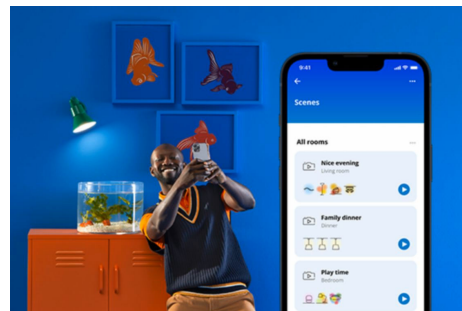

## PRODUCT HIGHLIGHTS

- Tunable white smart bulb
- Up to 800 lumens
- Easy plug and play
- Control with app or voice

### Smart lighting functionalities easy to set up

Enjoy the benefits of smart features instantly, just by connecting your WiZ light to your Wi-Fi network. Control lights easily when you're away from home and scheduling lights to go on and off automatically. No need to install additional hardware such as hub or gateway!

### Create your perfect light scene

Make your own mix of different color and white lights modes to create the perfect light ambience for your daily moment. Simply save your new Scene and select it anytime with the WiZ app or voice.

### Control smart lighting the way you like it

WiZ enables you to control smart lighting in multiple ways. Adjust lights with your smartphone, voice, the WiZ remote control, or by using the existing wall switch to toggle between two favorite modes. Works with Google Home, Alexa and Siri Shortcuts.