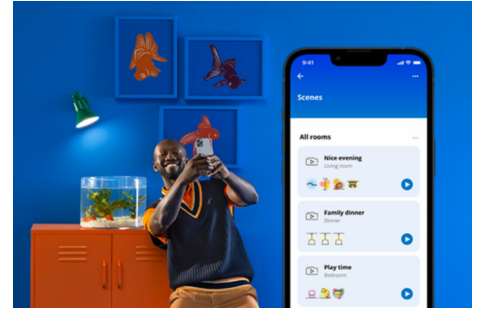

LED Strip Starter Kit 6.6ft + 6.6ft

The WiZ full-color LED Strip Light starter kit includes two 6.6-foot strip lights, a controller, and a power driver—everything you need to bring smart, indirect light into your home. Stick the flexible strips on any surface, such as tray ceilings or under cabinets. Strips are easily trimmed and extendable up to 33 feet (extension sold separately). Connect via your home Wi-Fi to enjoy millions of colors and tunable warm-to-cool white light.

PRODUCT HIGHLIGHTS

- Full color
- Low Voltage
- IP20/Pu-coating

Smart lighting functionalities easy to set up

Enjoy the benefits of smart features instantly, just by connecting your WiZ light to your Wi-Fi network. Control lights easily when you're away from home and scheduling lights to go on and off automatically. No need to install additional hardware such as hub or gateway!

Set up lights to follow your own schedule

Automate your smart lights to follow your daily or weekly routines. Schedule your lights to turn on in the morning or before you arrive home, and to keep them off to save energy, when they are not necessary.

Create your perfect light scene

Make your own mix of different color and white lights modes to create the perfect light ambience for your daily moment. Simply save your new Scene and select it anytime with the WiZ app or voice.