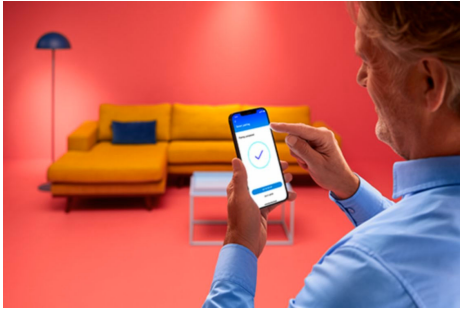

LED Strip Starter Kit 6.6ft + 6.6ft

The WiZ full-color LED Strip Light starter kit includes two 6.6-foot strip lights, a controller, and a power driver—everything you need to bring smart, indirect light into your home. Stick the flexible strips on any surface, such as tray ceilings or under cabinets. Strips are easily trimmed and extendable up to 33 feet (extension sold separately). Connect via your home Wi-Fi to enjoy millions of colors and tunable warm-to-cool white light.

PRODUCT HIGHLIGHTS

- Full color
- Low Voltage
- IP20/Pu-coating

Smart lighting functionalities easy to set up

Enjoy the benefits of smart features instantly, just by connecting your WiZ light to your Wi-Fi network. Control lights easily when you're away from home and scheduling lights to go on and off automatically. No need to install additional hardware such as hub or gateway!

Create your perfect light scene

Make your own mix of different color and white lights modes to create the perfect light ambience for your daily moment. Simply save your new Scene and select it anytime with the WiZ app or voice.