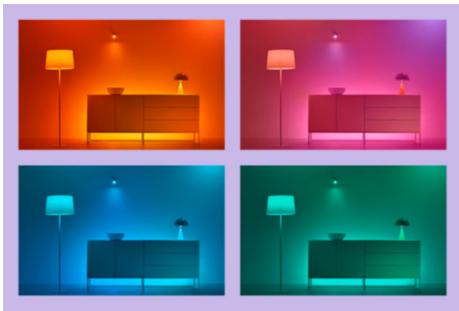

### Create your perfect light scene

Make your own mix of different color and white lights modes to create the perfect light ambience for your daily moment. Simply save your new Scene and select it anytime with the WiZ app or voice.