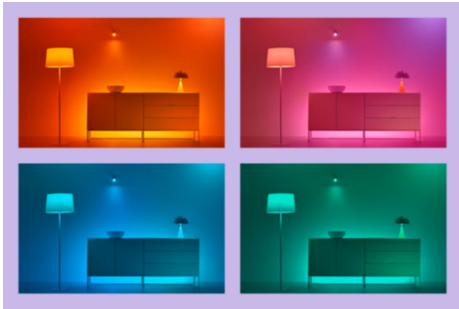

### Millions of colors and changing light modes to make your day

Choose any light color you like or simply apply a dynamic light mode we designed for you. Fireplace or Ocean, for example, will help you create an amazing atmosphere and lift your mood.