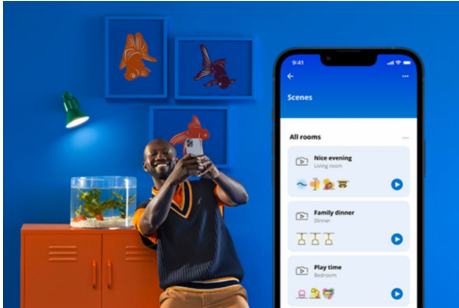

Bulb 100W A21 E26

Transform any space into a vibrant oasis with the WiZ 100W A21 full-color LED bulb. Choose from millions of colors and tunable warm-to-cool white light to match your mood—whether you want bright daylight for focus or a soft warm glow for relaxing. Control using the WiZ app or voice commands for a seamless, convenient lighting experience.

PRODUCT HIGHLIGHTS

- Full color smart bulb
- Up to 1600 lumens
- Easy plug and play
- Control with app or voice

Smart lighting functionalities easy to set up

Enjoy the benefits of smart features instantly, just by connecting your WiZ light to your Wi-Fi network. Control lights easily when you're away from home and scheduling lights to go on and off automatically. No need to install additional hardware such as hub or gateway!

Exclusive SpaceSense™ light that turns on with movement

WiZ's SpaceSense technology turns your lights into motion sensors. With a minimum of two WiZ lights in a room, you can activate the SpaceSense feature in the WiZ app and have lights turn on and off automatically with motion detection. It's simple. It's SpaceSense. It's WiZ.

Create your perfect light scene

Make your own mix of different color and white lights modes to create the perfect light ambience for your daily moment. Simply save your new Scene and select it anytime with the WiZ app or voice.