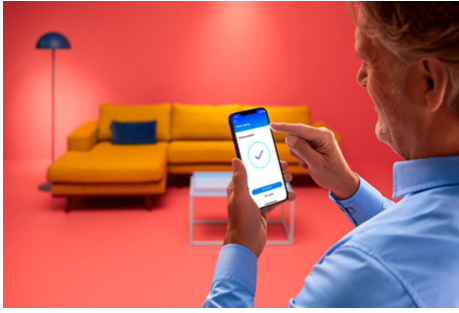

Bulb 100W A21 E26

Transform any space into a vibrant oasis with the WiZ 100W A21 full-color LED bulb. Choose from millions of colors and tunable warm-to-cool white light to match your mood—whether you want bright daylight for focus or a soft warm glow for relaxing. Control using the WiZ app or voice commands for a seamless, convenient lighting experience.

PRODUCT HIGHLIGHTS

- Full color smart bulb
- Up to 1600 lumens
- Easy plug and play
- Control with app or voice

Smart lighting functionalities easy to set up

Enjoy the benefits of smart features instantly, just by connecting your WiZ light to your Wi-Fi network. Control lights easily when you're away from home and scheduling lights to go on and off automatically. No need to install additional hardware such as hub or gateway!

Create your perfect light scene

Make your own mix of different color and white lights modes to create the perfect light ambience for your daily moment. Simply save your new Scene and select it anytime with the WiZ app or voice.

Set the right ambience with tunable warm to cool white light

Choose from a wide range of energizing cool white to soft warm white light, or simply select from the preset modes such as Focus and Relax to create the best ambience for your activities.