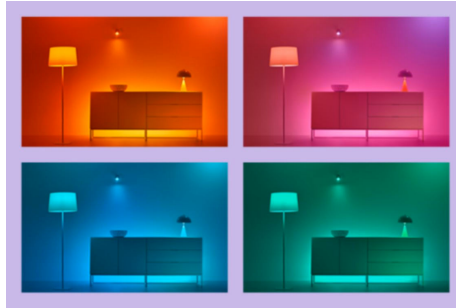

Bulb 100W A21 E26

Transform any space into a vibrant oasis with the WiZ 100W A21 full-color LED bulb. Choose from millions of colors and tunable warm-to-cool white light to match your mood—whether you want bright daylight for focus or a soft warm glow for relaxing. Control using the WiZ app or voice commands for a seamless, convenient lighting experience.

Exclusive SpaceSense™ light that turns on with movement

WiZ's SpaceSense technology turns your lights into motion sensors. With a minimum of two WiZ lights in a room, you can activate the SpaceSense feature in the WiZ app and have lights turn on and off automatically with motion detection. It's simple. It's SpaceSense. It's WiZ.

Create your perfect light scene

Make your own mix of different color and white lights modes to create the perfect light ambience for your daily moment. Simply save your new Scene and select it anytime with the WiZ app or voice.