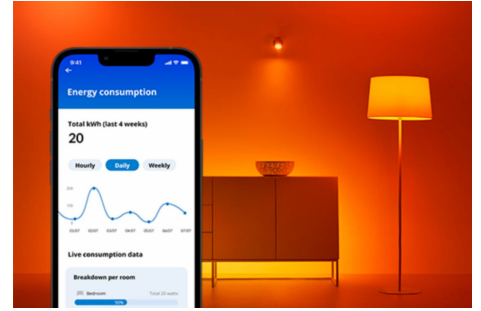

Monitor your energy consumption

Get an overview of the energy consumption of your lights with the WiZ app. Easily access a weekly or daily report to help you stay on top of your energy consumption at home.