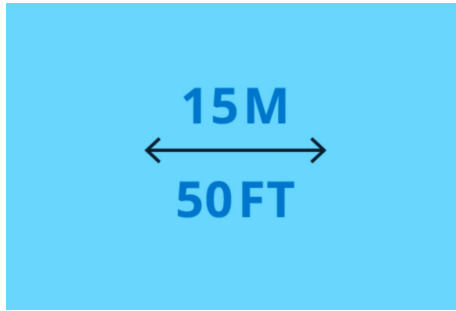

Wide control range of 15m / 50ft

Control lights and devices within a range of 15 meters or 50 feet in a normal indoor environment with partitions and walls.

Easily control one or multiple lights in a room

Voltage: 5 V

PRODUCT DIMENSIONS AND WEIGHT

Net weight: 0.1 kg
Overall height: 24.9 mm
Overall length: 86 mm
Overall width: 86 mm

SERVICE

Warranty: 2 year(s)

TECHNICAL SPECIFICATIONS

Battery type: LP402030
IP code: IP20
Class of protection: Class III - Safe
Extra Low Voltage