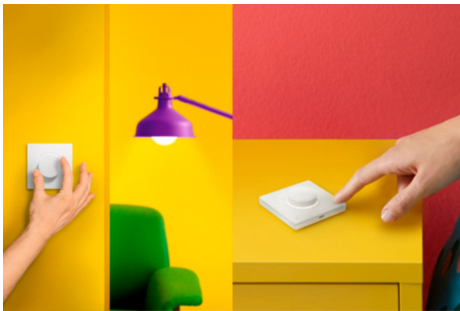

Smart Dial Switch

Here's what you need to install the WiZ smart dial switch: nothing! Mount the compact base in a convenient location, then attach the light switch that fits your existing switches. Easy to detach the magnetic plate for portable, wireless lighting control anywhere you need it. Use the dial for quick on/off and smooth dimming, or tap the panel to switch among your favorite lighting scenes. The smart dial light switch contains a USB-rechargeable lithium battery with so you'll never run out of juice. A discreet LED ring indicator lets you know when your lights are in use, or when the battery needs recharging. Trust WiZ to fill your life with light—right out of the box!

PRODUCT HIGHLIGHTS

- Smooth dimming
- Wireless—no installation
- Rechargeable

Wireless control of your WiZ lights

Enjoy quick and easy control of your WiZ lights. Turn lights on/off and adjust brightness with just one press. Connects directly to your WiZ lights and works even when the Wi-Fi is down.

The right ambience with just one tap

Use the dial for quick on/off and smooth dimming, or tap the panel to switch among your favorite lighting scenes.

Rechargeable USB dial switch with detachable magnetic plate

Mount the compact base in a convenient location and attach the light switch, which fits with your existing switches. Easily detach the magnetic plate for portable, wireless lighting control anywhere you need it.