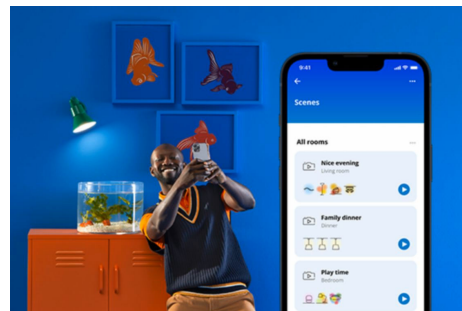

Bulb 60W A60 B22

The WiZ LED A60 full color bulb brings smart lighting for your daily living. Retrofit into any lamp shade to create the ambience of your choice with 16 million colors as well as warm to cool white light. You can set schedule to turn lights on and off according to daily or weekly routines, control with your smartphone or your voice and have remote access to your lights even when you're away. WiZ lights connect to your existing Wi-Fi, no additional hardware is needed.

PRODUCT HIGHLIGHTS

- Full color smart bulb
- Up to 806 lumens
- Easy plug and play
- Control with app or voice

Smart lighting functionalities easy to set up

Enjoy the benefits of smart features instantly, just by connecting your WiZ light to your Wi-Fi network. Control lights easily when you're away from home and scheduling lights to go on and off automatically. No need to install additional hardware such as hub or gateway!

Exclusive SpaceSense™ light that turns on with movement

WiZ's SpaceSense technology turns your lights into motion sensors. With a minimum of two WiZ lights in a room, you can activate the SpaceSense feature in the WiZ app and have lights turn on and off automatically with motion detection. It's simple. It's SpaceSense. It's WiZ.

Create your perfect light scene

Make your own mix of different color and white lights modes to create the perfect light ambience for your daily moment. Simply save your new Scene and select it anytime with the WiZ app or voice.