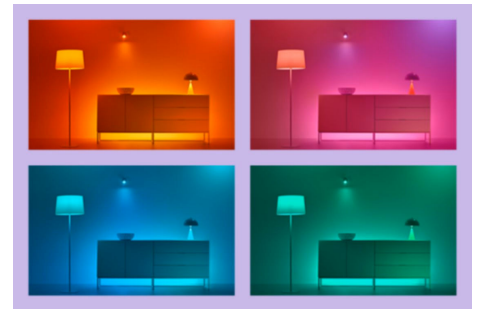

### Create your perfect light scene

Make your own mix of different color and white lights modes to create the perfect light ambience for your daily moment. Simply save your new Scene and select it anytime with the WiZ app or voice.