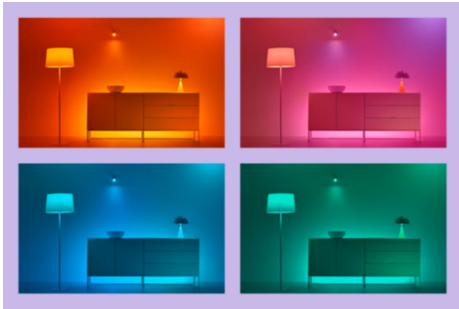

Filament Bulb Clear 40W ST64 E27

When Edison invented the classic incandescent filament bulb in the 1880s, he could never have imagined what WiZ can do with them today! WiZ filament bulbs look great even when they're turned off, but the real magic happens when you turn them on. These dimmable transparent smart bulbs produce millions of colors and shades of white light from cozy to cool. Enjoy the classic look of vintage incandescent filament bulbs while reaping the energy-saving benefits of LED. All Wi-Fi controllable, of course, using the WiZ app, WiZ remote, or your voice.

PRODUCT HIGHLIGHTS

- Full color smart bulb
- Up to 470 lumens
- Easy plug and play
- Control with app or voice

Smart lighting functionalities easy to set up

Enjoy the benefits of smart features instantly, just by connecting your WiZ light to your Wi-Fi network. Control lights easily when you're away from home and scheduling lights to go on and off automatically. No need to install additional hardware such as hub or gateway!

Create your perfect light scene

Make your own mix of different color and white lights modes to create the perfect light ambience for your daily moment. Simply save your new Scene and select it anytime with the WiZ app or voice.

Millions of colors and changing light modes to make your day

Choose any light color you like or simply apply a dynamic light mode we designed for you. Fireplace or Ocean, for example, will help you create an amazing atmosphere and lift your mood.