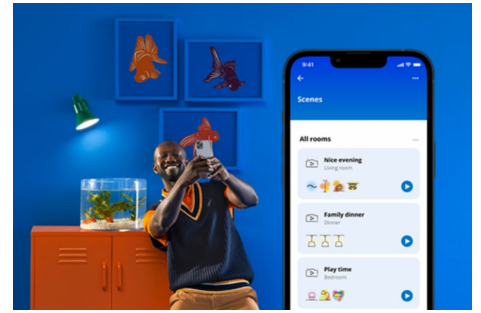

Filament Globe Clear 40W G95 E27

WiZ filament bulbs are meant to be seen—they look great even when they're turned off. But wait until you turn them on! These dimmable transparent globes of light bathe every corner of your room with all the colors of the rainbow and every shade of white from warm to cool. Enjoy the classic look of vintage incandescent filament bulbs while reaping the energy-saving benefits of LED. All Wi-Fi controllable, of course, using the WiZ app, WiZ remote, or your voice.

PRODUCT HIGHLIGHTS

- Full color smart bulb
- Up to 470 lumens
- Easy plug and play
- Control with app or voice

Smart lighting functionalities easy to set up

Enjoy the benefits of smart features instantly, just by connecting your WiZ light to your Wi-Fi network. Control lights easily when you're away from home and scheduling lights to go on and off automatically. No need to install additional hardware such as hub or gateway!

Set up lights to follow your own schedule

Automate your smart lights to follow your daily or weekly routines. Schedule your lights to turn on in the morning or before you arrive home, and to keep them off to save energy, when they are not necessary.

Create your perfect light scene

Make your own mix of different color and white lights modes to create the perfect light ambience for your daily moment. Simply save your new Scene and select it anytime with the WiZ app or voice.