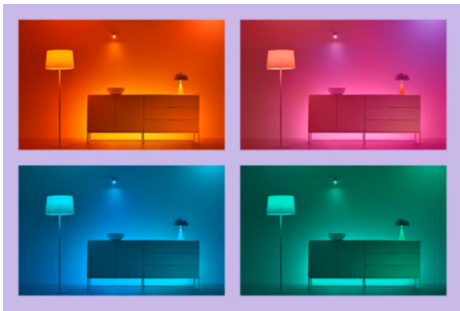

Filament Globe Clear 40W G95 E27

WiZ filament bulbs are meant to be seen—they look great even when they're turned off. But wait until you turn them on! These dimmable transparent globes of light bathe every corner of your room with all the colors of the rainbow and every shade of white from warm to cool. Enjoy the classic look of vintage incandescent filament bulbs while reaping the energy-saving benefits of LED. All Wi-Fi controllable, of course, using the WiZ app, WiZ remote, or your voice.

PRODUCT HIGHLIGHTS

- Full color smart bulb
- Up to 470 lumens
- Easy plug and play
- Control with app or voice

Smart lighting functionalities easy to set up

Enjoy the benefits of smart features instantly, just by connecting your WiZ light to your Wi-Fi network. Control lights easily when you're away from home and scheduling lights to go on and off automatically. No need to install additional hardware such as hub or gateway!

Create your perfect light scene

Make your own mix of different color and white lights modes to create the perfect light ambience for your daily moment. Simply save your new Scene and select it anytime with the WiZ app or voice.

Millions of colors and changing light modes to make your day

Choose any light color you like or simply apply a dynamic light mode we designed for you. Fireplace or Ocean, for example, will help you create an amazing atmosphere and lift your mood.