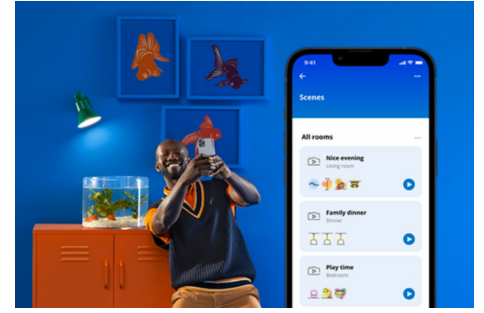

PRODUCT HIGHLIGHTS

- Full color smart bulb
- Up to 470 lumens
- Easy plug and play
- Control with app or voice

Smart lighting functionalities easy to set up

Enjoy the benefits of smart features instantly, just by connecting your WiZ light to your Wi-Fi network. Control lights easily when you're away from home and scheduling lights to go on and off automatically. No need to install additional hardware such as hub or gateway!

Set up lights to follow your own schedule

Automate your smart lights to follow your daily or weekly routines. Schedule your lights to turn on in the morning or before you arrive home, and to keep them off to save energy, when they are not necessary.

Create your perfect light scene

Make your own mix of different color and white lights modes to create the perfect light ambience for your daily moment. Simply save your new Scene and select it anytime with the WiZ app or voice.

Millions of colors and changing light modes to make your day

Choose any light color you like or simply apply a dynamic light mode we designed for you. Fireplace or Ocean, for example, will help you create an amazing atmosphere and lift your mood.