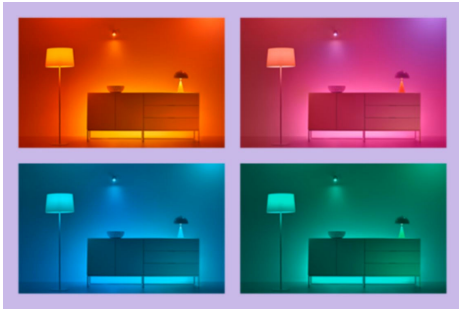

PRODUCT HIGHLIGHTS

- Full color smart bulb
- Up to 470 lumens
- Easy plug and play
- Control with app or voice

Smart lighting functionalities easy to set up

Enjoy the benefits of smart features instantly, just by connecting your WiZ light to your Wi-Fi network. Control lights easily when you're away from home and scheduling lights to go on and off automatically. No need to install additional hardware such as hub or gateway!

Create your perfect light scene

Make your own mix of different color and white lights modes to create the perfect light ambience for your daily moment. Simply save your new Scene and select it anytime with the WiZ app or voice.

Millions of colors and changing light modes to make your day

Choose any light color you like or simply apply a dynamic light mode we designed for you. Fireplace or Ocean, for example, will help you create an amazing atmosphere and lift your mood.