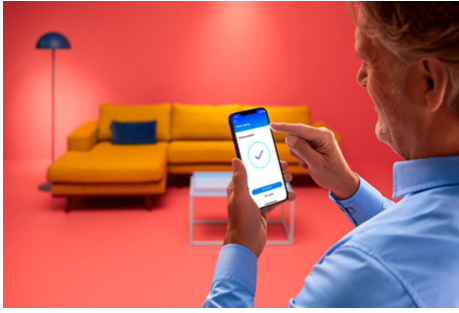

Filament Bulb Clear 40W A60 E27

With these dimmable, full-color WiZ filament bulbs, standard isn't so standard any more. WiZ filament bulbs add a decorative touch even when they're turned off—but they're positively enchanting when you turn them on. Millions of colors and shades of white from cozy to cool, all in the familiar bulb shape that you know and love. Enjoy the classic look of vintage incandescent filament bulbs while reaping the energy-saving benefits of LED. Wi-Fi controllable, of course, using the WiZ app, WiZ remote, or your voice.

PRODUCT HIGHLIGHTS

- Full color smart bulb
- Up to 470 lumens
- Easy plug and play
- Control with app or voice

Smart lighting functionalities easy to set up

Enjoy the benefits of smart features instantly, just by connecting your WiZ light to your Wi-Fi network. Control lights easily when you're away from home and scheduling lights to go on and off automatically. No need to install additional hardware such as hub or gateway!

Create your perfect light scene

Make your own mix of different color and white lights modes to create the perfect light ambience for your daily moment. Simply save your new Scene and select it anytime with the WiZ app or voice.

Set the right ambience with tunable warm to cool white light

Choose from a wide range of energizing cool white to soft warm white light, or simply select from the preset modes such as Focus and Relax to create the best ambience for your activities.