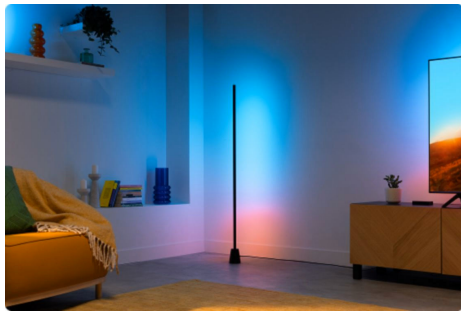

# Gradient Floor Light

Transform your space with the WiZ Gradient Floor Light. Enjoy RGBIC technology for stunning, multi-color displays that bathe the room in light. Its sleek, minimalist design fits into any corner, while customizable pre-set modes let you choose between dynamic animations or soft, static glows. You can even have your light pulse to music, or match the colors of your TV screen (HDMI Sync Box needed).

### Immersive surround-lighting

Sync your lights with video (HDMI Sync Box required) and music to elevate your home entertainment. Perfect for movies and gaming, the Sync feature creates a fully immersive, theater-like experience that brings your content to life.