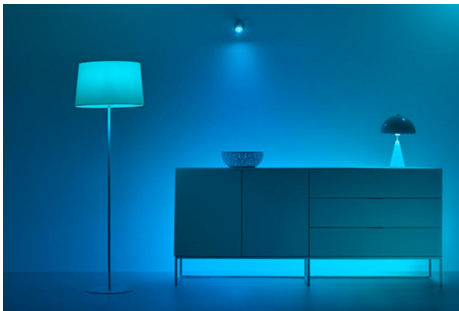

Easily control one or multiple lights in a room

This portable control accessory can link to one room and trigger all lights in that room. Whether there's one or fifty lights! Want to control another room instead? Simply change the accessory's linked room in the app.