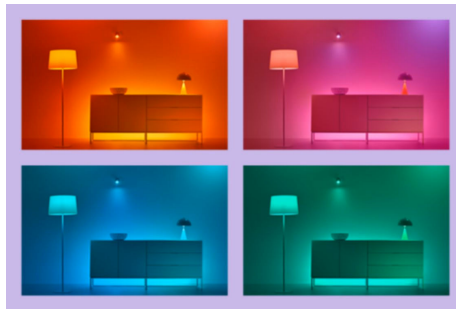

Bar linear light

If you have a shelf or corner that needs accent lighting, try our Bar light. This slim bar radiates plenty of colors and is easy to fit in small spaces. Simply tilt it on one of its sides to adjust the light angle. Do you prefer a longer light? Connect a second bar to double the effect.

Exclusive SpaceSense™ light that turns on with movement

WiZ's SpaceSense technology turns your lights into motion sensors. With a minimum of two WiZ lights in a room, you can activate the SpaceSense feature in the WiZ app and have lights turn on and off automatically with motion detection. It's simple. It's SpaceSense. It's WiZ.

Create your perfect light scene

Make your own mix of different color and white lights modes to create the perfect light ambience for your daily moment. Simply save your new Scene and select it anytime with the WiZ app or voice.