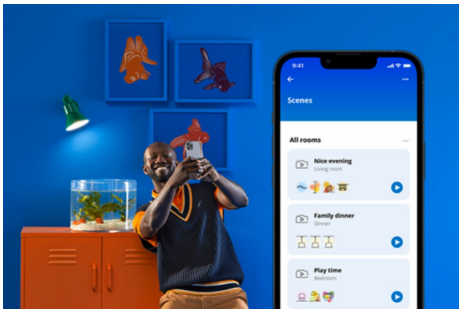

Bar linear light

If you have a shelf or corner that needs accent lighting, try our Bar light. This slim bar radiates plenty of colors and is easy to fit in small spaces. Simply tilt it on one of its sides to adjust the light angle. Do you prefer a longer light? Connect a second bar to double the effect.

PRODUCT HIGHLIGHTS

- Full color
- Versatile bar light
- Easy plug and play

Smart lighting functionalities easy to set up

Enjoy the benefits of smart features instantly, just by connecting your WiZ light to your Wi-Fi network. Control lights easily when you're away from home and scheduling lights to go on and off automatically. No need to install additional hardware such as hub or gateway!

Exclusive SpaceSense™ light that turns on with movement

WiZ's SpaceSense technology turns your lights into motion sensors. With a minimum of two WiZ lights in a room, you can activate the SpaceSense feature in the WiZ app and have lights turn on and off automatically with motion detection. It's simple. It's SpaceSense. It's WiZ.

Create your perfect light scene

Make your own mix of different color and white lights modes to create the perfect light ambience for your daily moment. Simply save your new Scene and select it anytime with the WiZ app or voice.