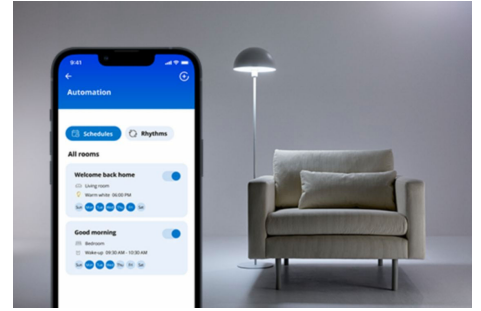

## Smart Plug

The WiZ smart plug can make any socket smart. Just plug in your ordinary light or appliance and you'll be able to control them with your smartphone or your voice. With schedules, you can turn devices on and off to fit your daily routine and save energy. You'll never need to worry about whether you've left your lights or appliances on at home anymore, because you can check on them with your smartphone.

## PRODUCT HIGHLIGHTS

- Plug and Play
- Compatible with Alexa & Google Home
- Control with app or voice

### Instant setup for all your smart home functionalities

Start using all your smart home features easily, by connecting your new WiZ device to your Wi-Fi network. Control your lights and devices even while you're away from home and set schedules to turn them on and off automatically. No need to install additional hardware such as hub or gateway!

### Make everyday devices smart: lamps, fans and more

Control regular lamps, decorative lights, fans, your coffee machine and more. Use WiZ to control devices that only need their power to be on, to link and react to the app.