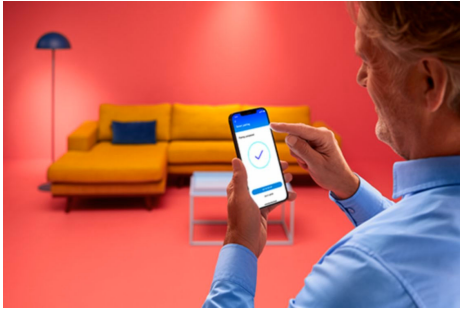

Smart lighting functionalities easy to set up

Enjoy the benefits of smart features instantly, just by connecting your WiZ light to your Wi-Fi network. Control lights easily when you're away from home and scheduling lights to go on and off automatically. No need to install additional hardware such as hub or gateway!

Create your perfect light scene

Make your own mix of different color and white lights modes to create the perfect light ambience for your daily moment. Simply save your new Scene and select it anytime with the WiZ app or voice.