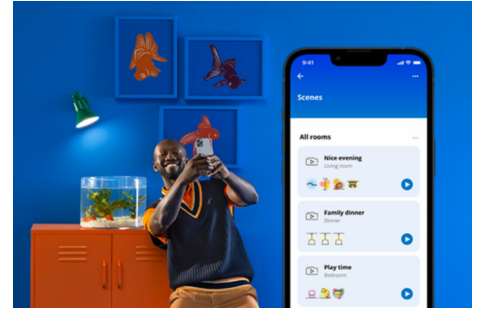

LED Strip Extension 1m

Extend your WiZ LED strip up to 10 metres with the flexible, full-color 1-metre extension strip, which lets you bring even more color to your home.

PRODUCT HIGHLIGHTS

- Full color
- 1M LED strip
- IP20/Plastic

Smart lighting functionalities easy to set up

Enjoy the benefits of smart features instantly, just by connecting your WiZ light to your Wi-Fi network. Control lights easily when you're away from home and scheduling lights to go on and off automatically. No need to install additional hardware such as hub or gateway!

Create your perfect light scene

Make your own mix of different color and white lights modes to create the perfect light ambience for your daily moment. Simply save your new Scene and select it anytime with the WiZ app or voice.

Millions of colors and changing light modes to make your day

Choose any light color you like or simply apply a dynamic light mode we designed for you. Fireplace or Ocean, for example, will help you create an amazing atmosphere and lift your mood.