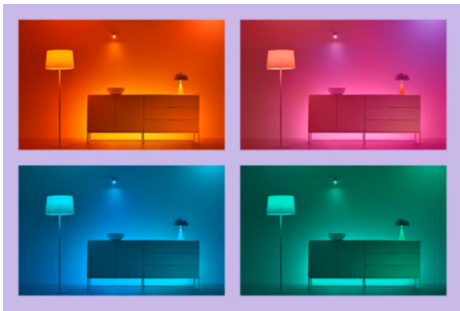

LED Strip Starter kit 2m

The WiZ 2-metre LED strip starter kit gives you everything you need to get bright, full-color smart light. Cut the flexible strip to size to add indirect, linear lighting to any space. Use with the WiZ app or your voice to dim and brighten or use preset light modes on Wi-Fi setups.

Millions of colors and changing light modes to make your day

Choose any light color you like or simply apply a dynamic light mode we designed for you. Fireplace or Ocean, for example, will help you create an amazing atmosphere and lift your mood.