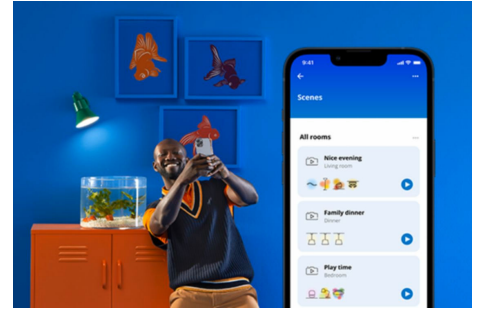

Filament Candle Amber 25W C35 E14

Bring human-centric lighting into your life with this smart WiZ LED candle-shape vintage bulb. Amber coated classic look – perfect for decorative fixtures with E14 medium base. Choose from different shades of warm to cool white to set the best ambience. You can set schedule to turn lights on and off according to your daily or weekly routines, control with your smartphone or your voice and have remote access to your lights even when you're away. WiZ lights connect to your existing Wi-Fi, no additional hardware is needed.

PRODUCT HIGHLIGHTS

- Tunable white smart bulb
- Up to 370 lumens
- Easy plug and play
- Control with app or voice

Smart lighting functionalities easy to set up

Enjoy the benefits of smart features instantly, just by connecting your WiZ light to your Wi-Fi network. Control lights easily when you're away from home and scheduling lights to go on and off automatically. No need to install additional hardware such as hub or gateway!

Set up lights to follow your own schedule

Automate your smart lights to follow your daily or weekly routines. Schedule your lights to turn on in the morning or before you arrive home, and to keep them off to save energy, when they are not necessary.

Create your perfect light scene

Make your own mix of different color and white lights modes to create the perfect light ambience for your daily moment. Simply save your new Scene and select it anytime with the WiZ app or voice.