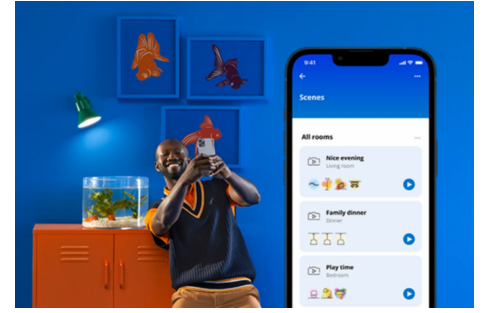

## Filament Bulb Amber 50W ST64 E27

Bring human-centric lighting into your life with this smart WiZ LED ST64 vintage bulb. Amber coated classic look – perfect for decorative fixtures. Choose from different shades of warm to cool white to set the best ambience. You can set schedule to turn lights on and off according to your daily or weekly routines, control with your smartphone or your voice and have remote access to your lights even when you're away. WiZ lights connect to your existing Wi-Fi, no additional hardware is needed.

## PRODUCT HIGHLIGHTS

- Tunable white smart bulb
- Up to 640 lumens
- Easy plug and play
- Control with app or voice

### Smart lighting functionalities easy to set up

Enjoy the benefits of smart features instantly, just by connecting your WiZ light to your Wi-Fi network. Control lights easily when you're away from home and scheduling lights to go on and off automatically. No need to install additional hardware such as hub or gateway!

### Create your perfect light scene

Make your own mix of different color and white lights modes to create the perfect light ambience for your daily moment. Simply save your new Scene and select it anytime with the WiZ app or voice.