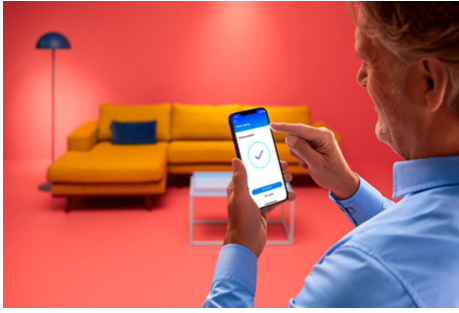

## Filament Bulb Amber 50W ST64 E27

Bring human-centric lighting into your life with this smart WiZ LED ST64 vintage bulb. Amber coated classic look – perfect for decorative fixtures. Choose from different shades of warm to cool white to set the best ambience. You can set schedule to turn lights on and off according to your daily or weekly routines, control with your smartphone or your voice and have remote access to your lights even when you're away. WiZ lights connect to your existing Wi-Fi, no additional hardware is needed.

## PRODUCT HIGHLIGHTS

- Tunable white smart bulb
- Up to 640 lumens
- Easy plug and play
- Control with app or voice

### Smart lighting functionalities easy to set up

Enjoy the benefits of smart features instantly, just by connecting your WiZ light to your Wi-Fi network. Control lights easily when you're away from home and scheduling lights to go on and off automatically. No need to install additional hardware such as hub or gateway!

### Create your perfect light scene

Make your own mix of different color and white lights modes to create the perfect light ambience for your daily moment. Simply save your new Scene and select it anytime with the WiZ app or voice.