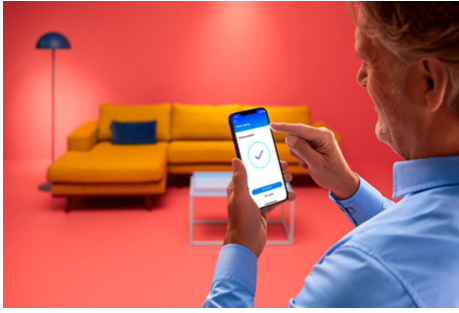

Spot 50W PAR16 GU10

Bring human-centric lighting into your living and working environments with this smart WiZ LED GU10 spot beam bulb. Apply different shades of warm to cool white to help you focus or relax. You can set schedule to turn lights on and off according to your daily or weekly routines, control with your smartphone or your voice and have remote access to your lights even when you're away. WiZ lights connect to your existing Wi-Fi, no additional hardware is needed.

PRODUCT HIGHLIGHTS

- Tunable white smart bulb
- Up to 345 lumens
- Easy plug and play
- Control with app or voice

Smart lighting functionalities easy to set up

Enjoy the benefits of smart features instantly, just by connecting your WiZ light to your Wi-Fi network. Control lights easily when you're away from home and scheduling lights to go on and off automatically. No need to install additional hardware such as hub or gateway!

Set the right ambience with tunable warm to cool white light

Choose from a wide range of energizing cool white to soft warm white light, or simply select from the preset modes such as Focus and Relax to create the best ambience for your activities.

Control smart lighting the way you like it

WiZ enables you to control smart lighting in multiple ways. Adjust lights with your smartphone, voice, the WiZ remote control, or by using the existing wall switch to toggle between two favorite modes. Works with Google Home, Alexa and Siri Shortcuts.