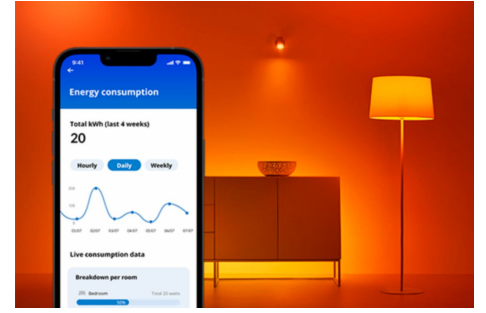

Spot 50W PAR16 GU10

Bring human-centric lighting into your living and working environments with this smart WiZ LED GU10 spot beam bulb. Apply different shades of warm to cool white to help you focus or relax. You can set schedule to turn lights on and off according to your daily or weekly routines, control with your smartphone or your voice and have remote access to your lights even when you're away. WiZ lights connect to your existing Wi-Fi, no additional hardware is needed.

PRODUCT HIGHLIGHTS

- Tunable white smart bulb
- Up to 345 lumens
- Easy plug and play
- Control with app or voice

Smart lighting functionalities easy to set up

Enjoy the benefits of smart features instantly, just by connecting your WiZ light to your Wi-Fi network. Control lights easily when you're away from home and scheduling lights to go on and off automatically. No need to install additional hardware such as hub or gateway!

Exclusive SpaceSense™ light that turns on with movement

WiZ's SpaceSense technology turns your lights into motion sensors. With a minimum of two WiZ lights in a room, you can activate the SpaceSense feature in the WiZ app and have lights turn on and off automatically with motion detection. It's simple. It's SpaceSense. It's WiZ.

Monitor your energy consumption

Get an overview of the energy consumption of your lights with the WiZ app. Easily access a weekly or daily report to help you stay on top of your energy consumption at home.