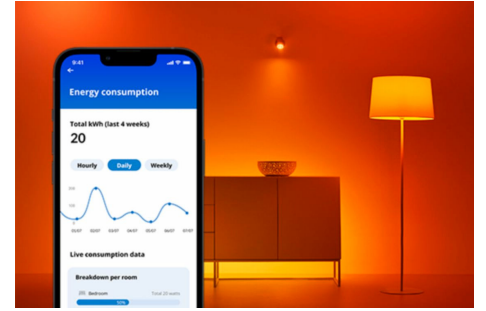

Candle 40W C37 E14

Candles are delightful, but they can do only one thing: produce candlelight. These full-color candle-shape LED bulbs, on the other hand, can do 16.7 million things. Choose the perfect hue for whatever you've got going on—whether it's a rollicking party, an elegant dinner, or chilling on the couch with a good movie—or create schedules to automatically transition to the perfect ambiance as your needs and moods change. All Wi-Fi controllable using the WiZ app, WiZ remote, or even your voice.

PRODUCT HIGHLIGHTS

- Full color smart bulb
- Up to 470 lumens
- Easy plug and play
- Control with app or voice

Smart lighting functionalities easy to set up

Enjoy the benefits of smart features instantly, just by connecting your WiZ light to your Wi-Fi network. Control lights easily when you're away from home and scheduling lights to go on and off automatically. No need to install additional hardware such as hub or gateway!

Exclusive SpaceSense™ light that turns on with movement

WiZ's SpaceSense technology turns your lights into motion sensors. With a minimum of two WiZ lights in a room, you can activate the SpaceSense feature in the WiZ app and have lights turn on and off automatically with motion detection. It's simple. It's SpaceSense. It's WiZ.

Monitor your energy consumption

Get an overview of the energy consumption of your lights with the WiZ app. Easily access a weekly or daily report to help you stay on top of your energy consumption at home.