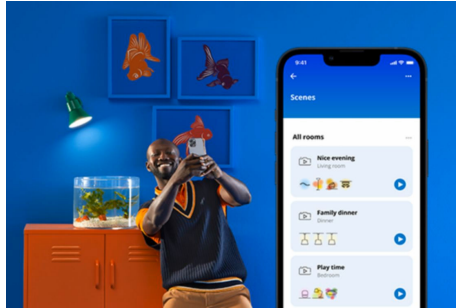

PRODUCT HIGHLIGHTS

- Full color smart bulb
- Up to 470 lumens
- Easy plug and play
- Control with app or voice

Smart lighting functionalities easy to set up

Enjoy the benefits of smart features instantly, just by connecting your WiZ light to your Wi-Fi network. Control lights easily when you're away from home and scheduling lights to go on and off automatically. No need to install additional hardware such as hub or gateway!

Exclusive SpaceSense™ light that turns on with movement

WiZ's SpaceSense technology turns your lights into motion sensors. With a minimum of two WiZ lights in a room, you can activate the SpaceSense feature in the WiZ app and have lights turn on and off automatically with motion detection. It's simple. It's SpaceSense. It's WiZ.

Monitor your energy consumption

Get an overview of the energy consumption of your lights with the WiZ app. Easily access a weekly or daily report to help you stay on top of your energy consumption at home.

Create your perfect light scene

Make your own mix of different color and white lights modes to create the perfect light ambience for your daily moment. Simply save your new Scene and select it anytime with the WiZ app or voice.