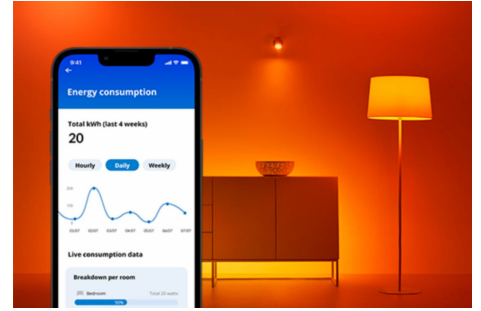

Candle 40W C37 E14

Who doesn't love the look of a candle? These energy-friendly candle-shape LED bulbs give you all the elegance of candlelight along with something that no standard candle could ever do: hundreds of shades of white light that you can tune to match your ever-changing needs and moods. Schedule cool light when you need to focus, or cozy light when you want to relax—whatever works for you to live your best, most enjoyable life at home. All Wi-Fi controllable using the WiZ app, WiZ remote, or your voice.

PRODUCT HIGHLIGHTS

- Tunable white smart bulb
- Up to 470 lumens
- Easy plug and play
- Control with app or voice

Smart lighting functionalities easy to set up

Enjoy the benefits of smart features instantly, just by connecting your WiZ light to your Wi-Fi network. Control lights easily when you're away from home and scheduling lights to go on and off automatically. No need to install additional hardware such as hub or gateway!

Exclusive SpaceSense™ light that turns on with movement

WiZ's SpaceSense technology turns your lights into motion sensors. With a minimum of two WiZ lights in a room, you can activate the SpaceSense feature in the WiZ app and have lights turn on and off automatically with motion detection. It's simple. It's SpaceSense. It's WiZ.

Monitor your energy consumption

Get an overview of the energy consumption of your lights with the WiZ app. Easily access a weekly or daily report to help you stay on top of your energy consumption at home.