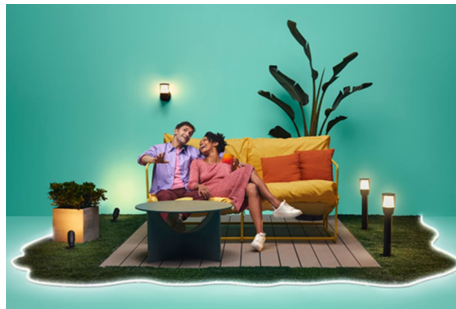

Candle 40W C37 E14

Who doesn't love the look of a candle? These energy-friendly candle-shape LED bulbs give you all the elegance of candlelight along with something that no standard candle could ever do: hundreds of shades of white light that you can tune to match your ever-changing needs and moods. Schedule cool light when you need to focus, or cozy light when you want to relax—whatever works for you to live your best, most enjoyable life at home. All Wi-Fi controllable using the WiZ app, WiZ remote, or your voice.

Exclusive SpaceSense™ light that turns on with movement

WiZ's SpaceSense technology turns your lights into motion sensors. With a minimum of two WiZ lights in a room, you can activate the SpaceSense feature in the WiZ app and have lights turn on and off automatically with motion detection. It's simple. It's SpaceSense. It's WiZ.

Create your perfect outdoor light Scene

Mix different color and white light modes to create the perfect light ambience for your perfect garden moments. Save your scene and select it anytime with app, voice or control accessory.

Set the right ambience with tunable warm to cool white light

Choose from a wide range of energizing cool white to soft warm white light, or simply select from the preset modes such as Focus and Relax to create the best ambience for your activities.