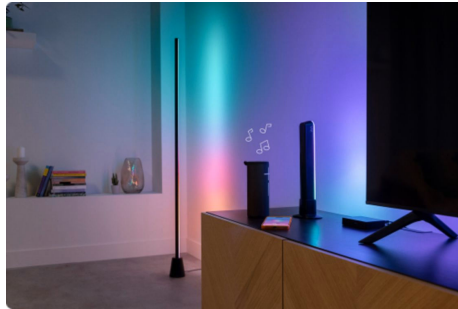

### Real-time color syncing

The Sync Box reads the video signal directly from the HDMI input, instantly analyzes the entire TV screen, and generate ultra-accurate matching colors.

### Sync with all your WiZ lights

Link your Sync box to any color-capable, Wi-Fi + Bluetooth WiZ lights. Create a full lighting setup that matches your TV for a room-wide lighting experience, whether you're using bulbs, light strips, or lamps.