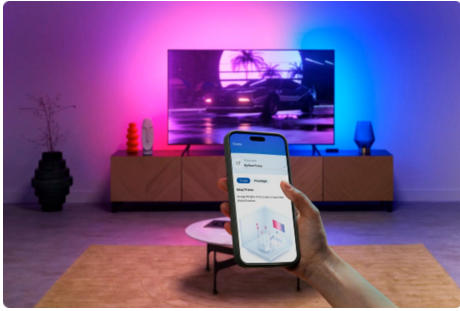

# HDMI Sync Box with TV Backlight for 75"-85" TVs

Elevate entertainment by projecting your TV screen's colors in real time. The RGBIC strip matches vibrant colors with lighting speed for movies, gaming, or music. Enjoy simple installation and accurate color matching via HDMI. Sync with any HDMI 2.0 device like a streaming stick or game console. Connect as many color-capable WiZ lights as you like over Wi-Fi for full-room effects.

## PRODUCT HIGHLIGHTS

- Requires an external HDMI input; not compatible with Smart TV apps
- Supports 4K at 60Hz, HDR10+, Dolby Vision
- 3-sided RGBIC strip fitting 75"~85" TVs

### Real-time color syncing

The Sync Box reads the video signal directly from the HDMI input, instantly analyzes the entire TV screen, and generate ultra-accurate matching colors.