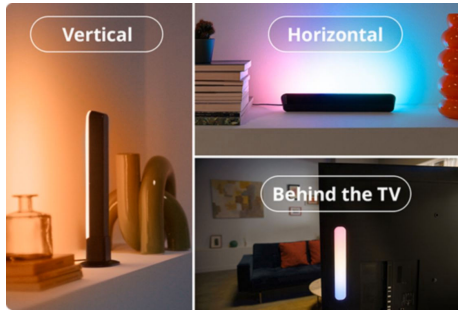

Gradient Light Bars

Bring dynamic lighting to your home with the WiZ Gradient Light Bars (2 included). Enjoy RGBIC technology for multi-color displays. Position them horizontally, vertically, or behind your TV to create the perfect ambiance. Pre-set modes let you switch among dynamic, static or customizable light modes. You can even have the lights pulse to music, or sync with your TV screen (HDMI Sync Box needed).

PRODUCT HIGHLIGHTS

- Multiple colors at once
- Multiple placement options
- Sync with TV (Sync Box needed)

Control with any Matter smart home platform

This product is Matter certified, allowing easy control through Google Home, Amazon Alexa, Apple Home, or any other Matter-based smart home platform of your choice.

Use it how and where you like

Place our Gradient Light Bars horizontally or vertically on a TV cabinet or desk, or mount them behind your TV/monitor using the magnetic back brackets. With a 100° rotation, you can spread the lighting effects to create the perfect atmosphere.

Immersive surround-lighting

Sync your lights with music and video using the HDMI Sync Box to enhance your entertainment experience. Perfect for movies and gaming, the Sync feature creates a truly immersive, theater-like atmosphere that brings your content to life.