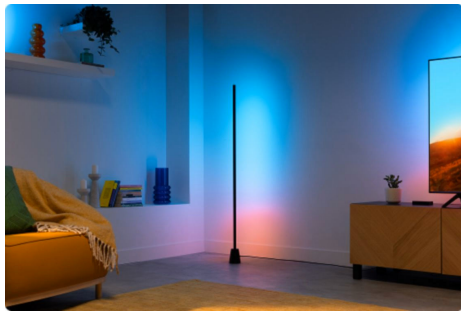

Gradient Floor Light

Transform your space with the WiZ Gradient Floor Light. Enjoy RGBIC technology for stunning, multi-color displays that bathe the room in light. Its sleek, minimalist design fits into any corner, while customizable pre-set modes let you choose between dynamic animations or soft, static glows. You can even have your light pulse to music, or match the colors of your TV screen (HDMI Sync Box needed).

Millions of colors and changing light modes to make your day

Choose any light color you like or simply apply a dynamic light mode we designed for you. Fireplace or Ocean, for example, will help you create an amazing atmosphere and lift your mood.

Immersive surround-lighting

Sync your lights with video (HDMI Sync Box required) and music to elevate your home entertainment. Perfect for movies and gaming, the Sync feature creates a fully immersive, theater-like experience that brings your content to life.

Stunning gradient light effect

Experience the beauty of gradient lighting, where multiple colors flow seamlessly together to create a mesmerizing light effect. Add vibrant energy to any room with this dynamic design.