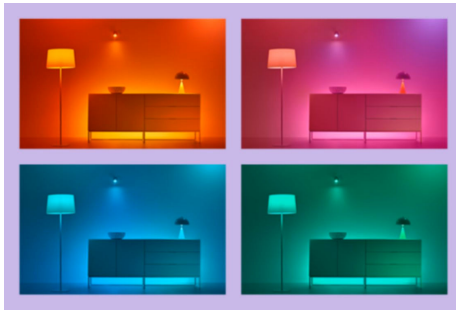

Millions of colors and changing light modes to make your day

Choose any light color you like or simply apply a dynamic light mode we designed for you. Fireplace or Ocean, for example, will help you create an amazing atmosphere and lift your mood.