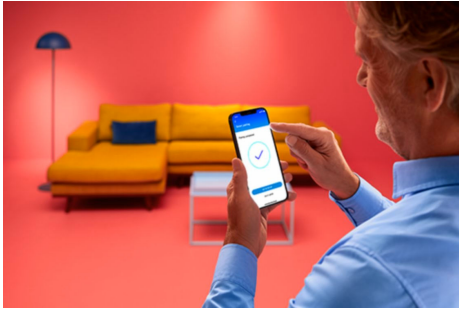

Flex Strip 16.4ft

Craft mesmerizing shapes with Smart Flex Strip's bendable design, adding flair to any room. With its vibrant colors and effects, you can effortlessly set the perfect mood for any occasion. Whether through the WiZ App, voice commands, or remote control, personalizing your lighting experience has never been easier. Transform your living space effortlessly and sculpt light in ways you never thought possible with Smart Flex Strip.

PRODUCT HIGHLIGHTS

- Full color
- Low Voltage
- IP20/Silicon

Smart lighting functionalities easy to set up

Enjoy the benefits of smart features instantly, just by connecting your WiZ light to your Wi-Fi network. Control lights easily when you're away from home and scheduling lights to go on and off automatically. No need to install additional hardware such as hub or gateway!

Millions of colors and changing light modes to make your day

Choose any light color you like or simply apply a dynamic light mode we designed for you. Fireplace or Ocean, for example, will help you create an amazing atmosphere and lift your mood.